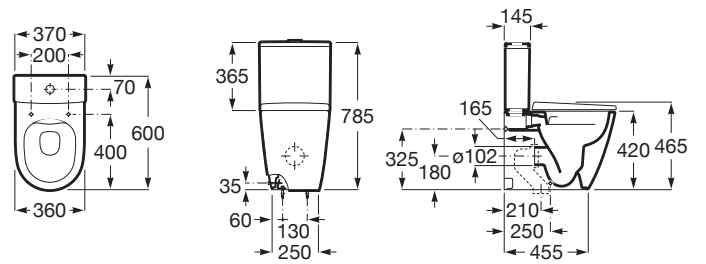

ONA

Back to wall vitreous china close-coupled Rimless WC with dual outlet

DIMENSIONS

Length 370 mm.

Width 600 mm.

Height 785 mm.

COLOURS AND FINISHES

62 Matt White

TECHNICAL DRAWINGS

FEATURES

Back to wall

Flushing system: Washdown

Installation type: Floorstanding

Outlet type: Dual (vario)

Rimless

Shape: Round

Weight (Kg): 26

Compact toilet

COMPATIBLE WITH

Dual flush 4,5/3L WC cistern
with side inlet

341680..0

Dual flush 4,5/3L WC cistern
with bottom inlet

341681..0

Soft-closing compact
SUPRALIT® seat and cover
for toilet