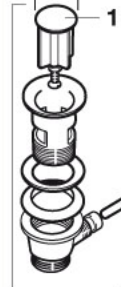

Roca

SINGLE

P
P
bar

T
°C

Q
(3 bar)

l/min

2**5A3036**

3

5A7536

Ø40

Ø60

4

5**5A3836**

3/8" - 3/8"

6

5A3819

1	AG0075300R	12	AG0007700R	23	AG0110200R
2	AG0096200R	13	AG0007300R	24	AG0008600R
3	A525020309	14	AG0007403R	25	AG0110300R
4	AG0006003R	15	AG0008400R	26	AG0008703R
5	A525004700	16	AG0008009R	27	A525006309
6	AG0007219R	17	AG0007900R	28	AG0009200R
7	AG0007107R	18	AG0007600R	29	AG0008300R
8	AG0007000R	19	AG0008800R	30	AG0109303R
9	AG0008903R	20	AG0008103R	31	AG0055800R
10	AG0033203R	21	AG0007800R		
11	AG0033300R	22	AG0007503R		