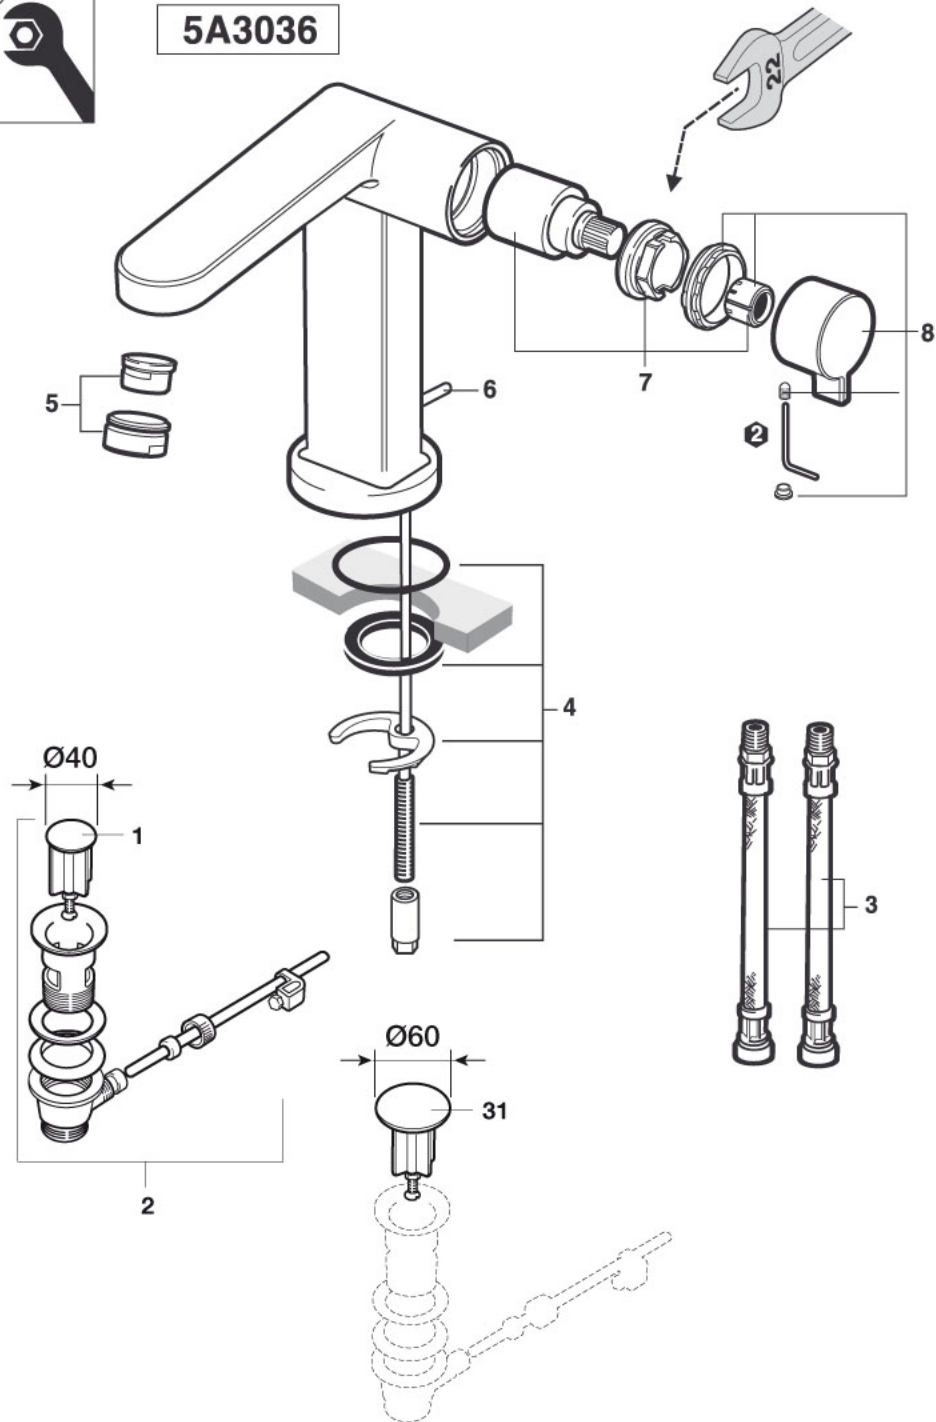

Roca

SINGLE

P
P
bar

T
°C

Q
(3 bar)

l/min

2**5A3036**

3

5A7536

Ø40

Ø60

4

5**5A3836**

3/8" - 3/8"

6

5A3819

1	AG0075300R	12	AG0007700R	23	AG0110200R
2	AG0096200R	13	AG0007300R	24	AG0008600R
3	A525020309	14	AG0007403R	25	AG0110300R
4	AG0006003R	15	AG0008400R	26	AG0008703R
5	A525004700	16	AG0008009R	27	A525006309
6	AG0007219R	17	AG0007900R	28	AG0009200R
7	AG0007107R	18	AG0007600R	29	AG0008300R
8	AG0007000R	19	AG0008800R	30	AG0109303R
9	AG0008903R	20	AG0008103R	31	AG0055800R
10	AG0033203R	21	AG0007800R		
11	AG0033300R	22	AG0007503R		