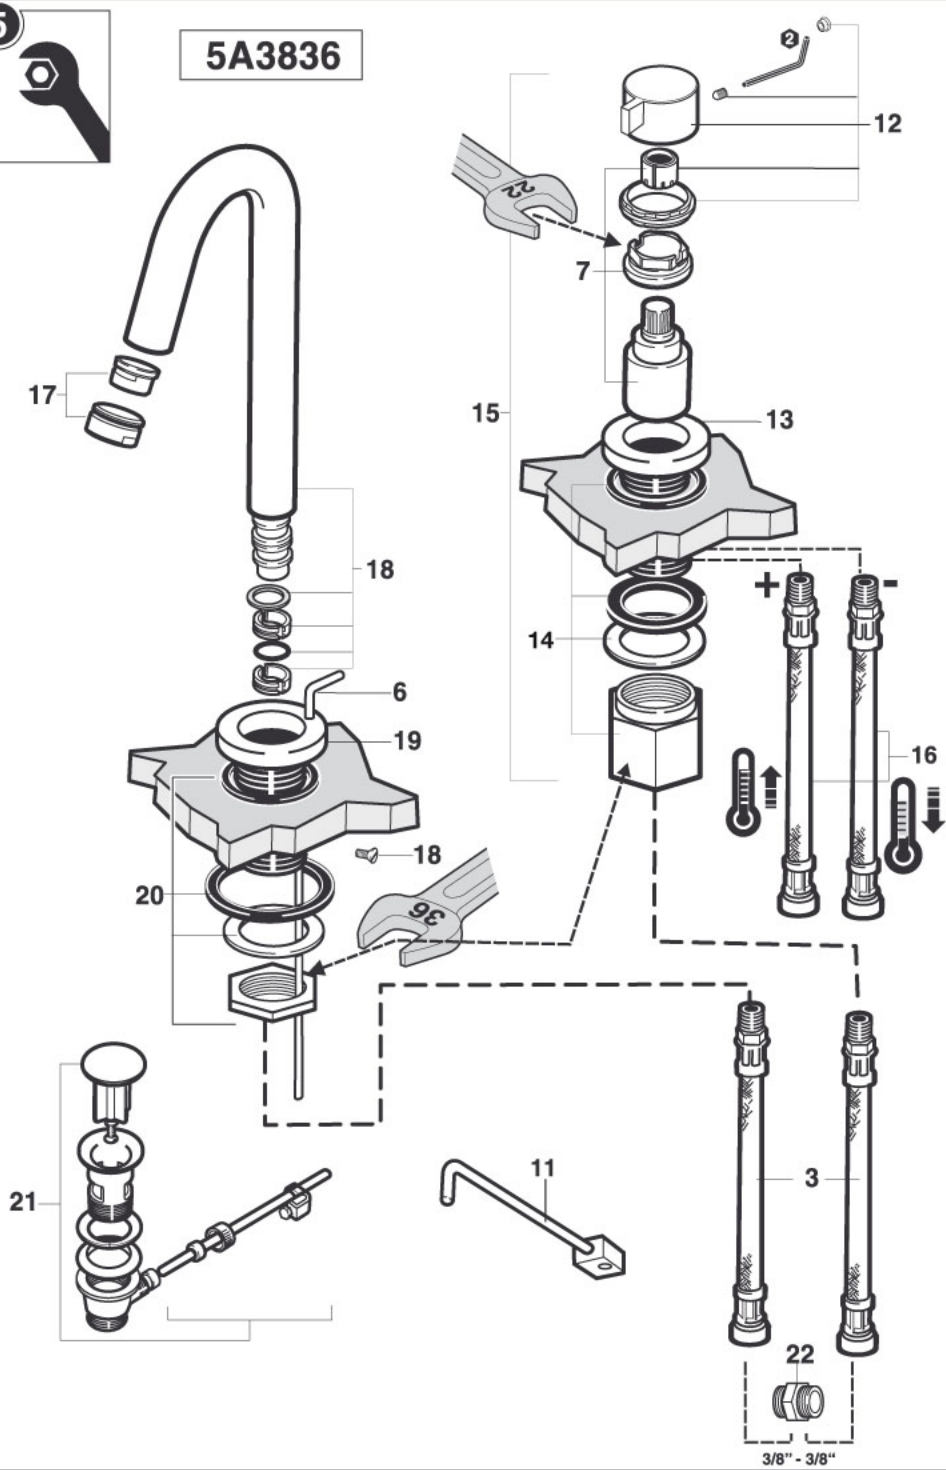

Roca

SINGLE

P
P
bar

T
°C

Q
(3 bar)

l/min

2**5A3036**

3

5A7536

Ø40

Ø60

4

5**5A3836**

3/8" - 3/8"

6

5A3819

1	AG0075300R	12	AG0007700R	23	AG0110200R
2	AG0096200R	13	AG0007300R	24	AG0008600R
3	A525020309	14	AG0007403R	25	AG0110300R
4	AG0006003R	15	AG0008400R	26	AG0008703R
5	A525004700	16	AG0008009R	27	A525006309
6	AG0007219R	17	AG0007900R	28	AG0009200R
7	AG0007107R	18	AG0007600R	29	AG0008300R
8	AG0007000R	19	AG0008800R	30	AG0109303R
9	AG0008903R	20	AG0008103R	31	AG0055800R
10	AG0033203R	21	AG0007800R		
11	AG0033300R	22	AG0007503R		