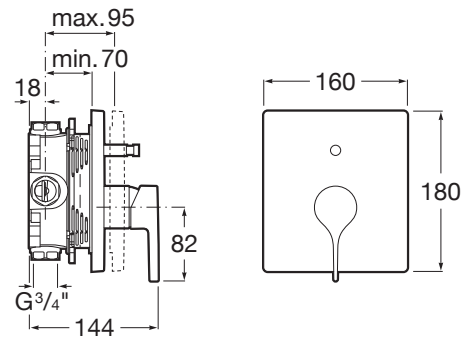

INSIGNIA

Built-in bath-shower mixer. To complete with RocaBox 525869403

TECHNICAL DRAWINGS

FEATURES

Application place: Bathtub, Shower

Diverter: Automatic

Faucet type: Single-lever

Finish: Chrome

Installation type: Built-in

Type of cartridge: Ceramic

Evershine

SoftTurn®

COMPATIBLE WITH

Universal RocaBox

525869403