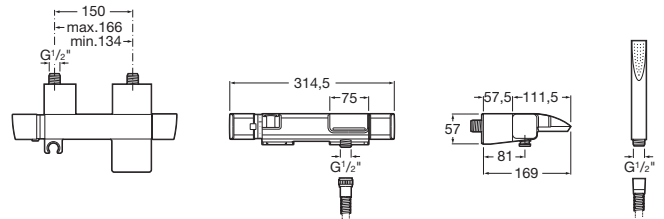

THESIS

Wall-mounted thermostatic bath-shower mixer with diverter-flow regulator, handshower, 1.70 m flexible shower hose, fitted shower bracket

TECHNICAL DRAWINGS

FEATURES

- Application: Bath
- Diverter-flow regulator
- Finish: Chrome
- Installation type: Wall-mounted
- Number of water inlets: 2

EverShine

Quick Reaction®

SafeTouch®

Security 38°®

Thesis

Antonio Bullo is the creative force behind this collection, a proposal highly influenced by essentialism. Modern and dynamic, the design is harmonious and compact, with clearly defined lines and forms that are almost geometrical, based upon minimalist figures that bestow elegance and style on the bathroom.