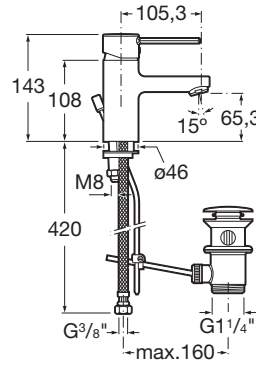

TARGA

Basin mixer with pop-up waste

TECHNICAL DRAWINGS

FEATURES

- Aerator type: Integrated
- Application: Basin
- Faucet type: Single-lever
- Finish: Chrome
- Flexible supply hoses included
- Handle position: Top
- Installation type: Deck-mounted
- Pop-up waste
- Waste type: Pop-up waste