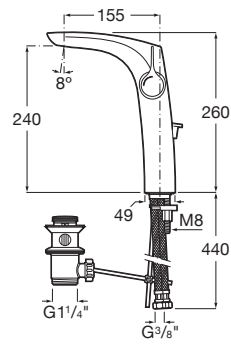

INSIGNIA

High-neck basin mixer with pop-up waste, Cold Start

TECHNICAL DRAWINGS

FEATURES

- Application place: Basin
- Cold water position in the center
- Faucet type: Single-lever
- Finish: Chrome
- Flexible supply hoses included
- High neck
- Installation type: Deck-mounted
- Pop-up waste
- Type of cartridge: Ceramic
- Waste type: Pop-up waste
- Water and energy saving
- Water flow restrictor