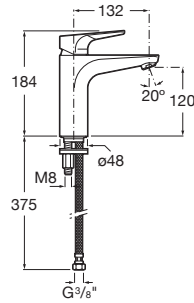

ATLAS

Smooth body medium-neck basin mixer, Cold Start

TECHNICAL DRAWINGS

FEATURES

- Aerator type: Integrated aerator
- Application place: Basin
- Cold water position in the center
- Faucet type: Single-lever
- Finish: Chrome
- Flexible supply hoses included
- Flow rate (l/min - 3 bar): 5
- Handle position: Top
- Installation type: Deck-mounted
- Type of cartridge: Ceramic
- Waste type: Waste not included
- Water and energy saving
- Water connection thread: 3/8"

Evershine

SoftTurn®

Atlas

This faucet collection, which stands out for its elegance and versatility, includes flow limiters to 5 litres per minute as well as the Cold Start technology that guarantee greater water and energy savings. Also, with the aim of providing more comfort, the shower mixer can be equipped with a clip-on shelf, allowing you to have your showering essentials close to hand.