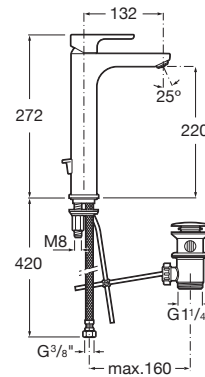

L20

High-neck basin mixer with pop-up waste, Cold Start, XL handle

TECHNICAL DRAWINGS

FEATURES

- Aerator type: Coin slot
- Application place: Basin
- Cold water position in the center
- Faucet type: Single-lever
- Finish: Chrome
- Flexible supply hoses included
- Flow rate (l/min - 3 bar): 5
- Handle position: Top
- High neck
- Installation type: Deck-mounted
- Pop-up waste
- Type of cartridge: Ceramic
- Waste type: Pop-up waste
- Water and energy saving
- Water connection thread: 3/8"