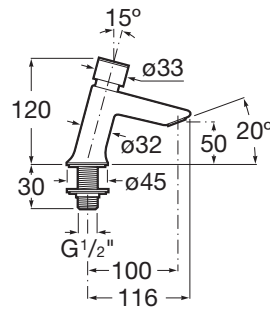

INSTANT

Self-closing deck-mounted basin faucet with push-button

TECHNICAL DRAWINGS

FEATURES

Aerator type: Integrated aerator

Application place: Basin

Faucet type: Simple tap

Faucet type: Self-closing technology

Finish: Chrome

Flow rate (l/min - 3 bar): 6

Installation type: Deck-mounted

Publication Status

Push-button opening

Recommended for public spaces

Sustainable product

Temperature control: Cold or Pre-mixed water

Vandal proof

Water and energy saving

Water connection thread: 1/2"

Evershine

Self-closing technology

Instant

Line of timer taps with a simple and highly modern design. This collection offers an optimal solution for public spaces, suitable for all kind of basins d kitchen sinks (even for children use).