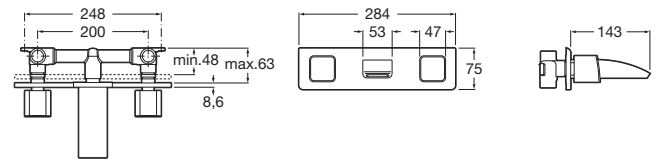

THESIS

Built-in basin mixer with 8 l/min flow limiter

TECHNICAL DRAWINGS

FEATURES

Aerator type: Integrated aerator

Application place: Basin

Faucet type: Twin-lever

Finish: Chrome