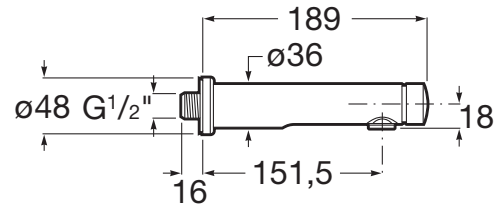

AVANT

Self-closing wall-mounted basin faucet with push button and 190 mm long spout

TECHNICAL DRAWINGS

FEATURES

- Adjustable flow time
- Aerator type: Integrated aerator
- Application place: Basin
- Faucet type: Simple tap
- Faucet type: Self-closing technology
- Finish: Chrome
- Flow rate (l/min - 3 bar): 3
- Installation type: Wall-mounted
- Push-button opening
- Temperature control: Cold or Pre-mixed water
- Vandal proof
- Water and energy saving
- Water connection thread: 1/2"