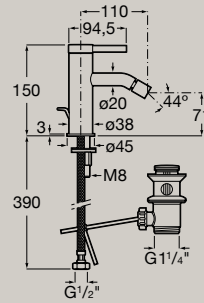

Built-in basin mixer
A5A359E..0
Built-in body required
A5E3501..0

5L

Bidet mixer with pop-up waste
and flexible supply hoses
A5A609E..0

5L

Wall-mounted bath-shower mixer
with automatic diverter
A5A029E..0

Wall-mounted shower mixer
A5A219E..0

Built-in bath-shower mixer with
automatic diverter (2 ways)
A5A0B9E..0
RocaBox required
A525869403

Dimensions in mm. Replace (..) in the product reference with the code of the chosen finish:

● CO Chrome ● NB Matt Black ● Everlux finishes: ● CN Titanium Black ● RG Rose Gold