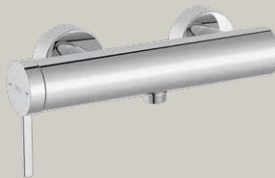

Wall-mounted shower mixer
A5A219E..0