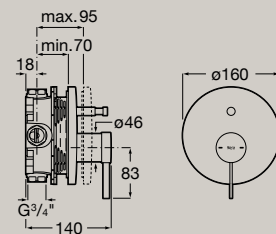

Built-in bath-shower mixer with
automatic diverter (2 ways)
A5A0B9E..0
RocaBox required
A525869403