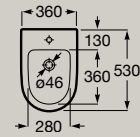

Wall-hung bidet
A357685..0
Soft-closing bidet lid
A806E12..1
Bidet lid
A806E10..1

Soft Close	Hidden Fixing