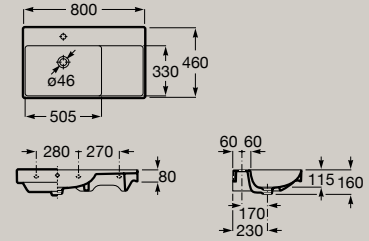

Wall-hung or vanity basin
800 x 460 mm
Sink on left hand
A327689..0