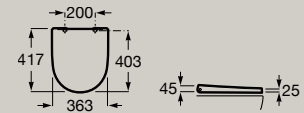

A801E22002

Seat and cover in white finish

A801E20002

Soft-closing seat and cover
in matt white finish

A801E22621

Seat and cover in matt white finish

A801E20621

Rimless	Soft Close	Hidden Fixing
---------	---------------	------------------