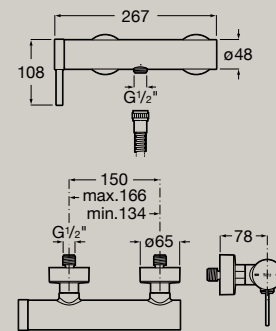

Wall-mounted shower mixer
A5A219E..0