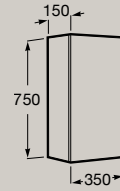

Delta top unit with door
750 x 350 mm
A857637...

Soft
Close

Reversible

Push to
open