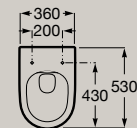

Wall-hung Rimless WC

A346687..0

Soft-closing seat and cover
in white finish

A801E12002

Seat and cover in white finish

A801E10002

Soft-closing seat and cover
in matt white finish

A801E12621

Seat and cover in matt white finish

A801E10621

Rimless	Soft Close	Hidden Fixing