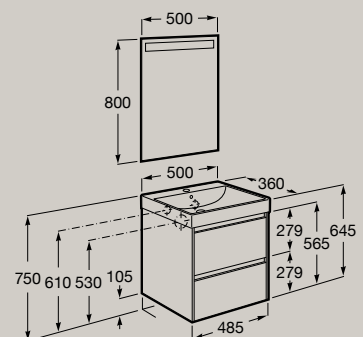

Unik (compact base unit with two drawers and basin)

A851682...

Pack (compact base unit with two drawers, basin and Eidos LED mirror)

A851698...

Soft
Close

Full
Extraction

Dimensions in mm. Replace (...) in the product reference with the code of the chosen finish: