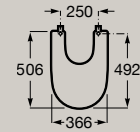

Bidets

Back to wall bidet
A357687..0
Soft-closing bidet lid
A806E12..1
Bidet lid
A806E10..1

Soft Close	Extra Height