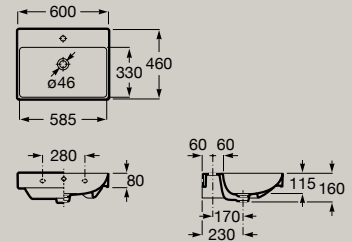

Wall-hung or vanity basin
 600 x 460 mm
A327686..0
Optional
 Pedestal
A337470..0
 Semi-pedestal
A337471..0

Wall-hung or vanity basin
 650 x 460 mm
A327687..0
Optional
 Pedestal
A337470..0
 Semi-pedestal
A337471..0