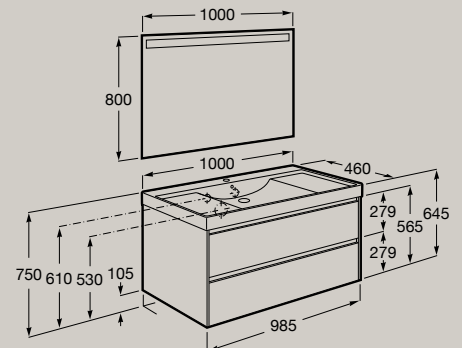

Soft Close

Full Extraction

Internal organiser

Dimensions in mm. Replace (...) in the product reference with the code of the chosen finish:

● 509 Matt White

● 510 Matt Grey

● 511 Dark Elm

● 512 Light Oak

● 513 Matt Green