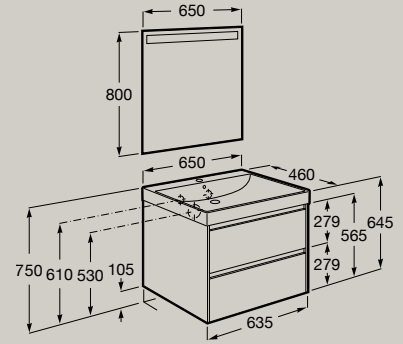

650 x 460 mm

Unik (base unit with two drawers and basin)

A851689...

Pack (base unit with two drawers, basin and Eidos LED mirror)

A851705...

Soft
Close

Full
Extraction

Internal
organiser