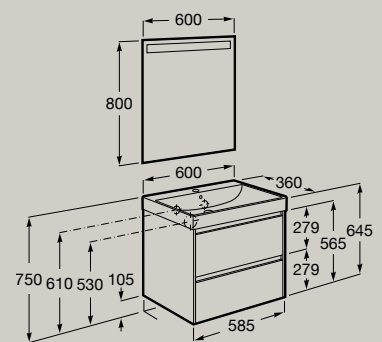

550 x 460 mm

Unik (base unit with two drawers and basin)

A851687...

Pack (base unit with two drawers, basin and Eidos LED mirror)

A851703...

Soft
Close

Full
Extraction

Internal
organiser