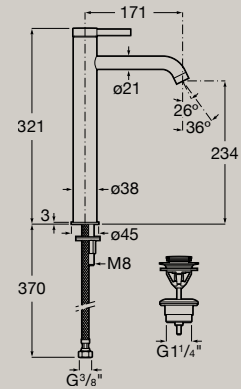

Basin mixer high-neck, smooth body with click-clack waste and flexible supply hoses
A5A349E..0

5L ●	Cold Start