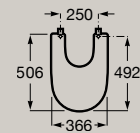

Wall-hung bidet
A357685..0
Soft-closing bidet lid
A806E12..1
Bidet lid
A806E10..1

Soft Close	Hidden Fixing