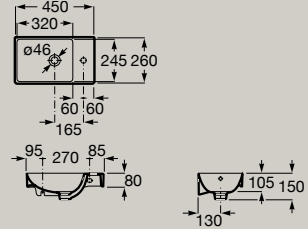

Basins

Compact wall-hung or vanity basin
450 x 260 mm
A327681..0

Compact wall-hung or vanity basin
400 x 320 mm
A32768D..0