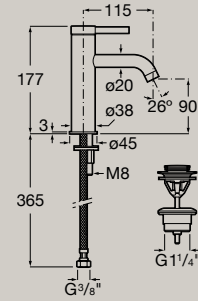

Faucets

Basin mixer with pop-up waste and flexible supply hoses
A5A309E..0

5L ●	Cold Start
---------	---------------

Basin mixer, smooth body with click-clack waste and flexible supply hoses
A5A3A9E..0

5L ●	Cold Start
---------	---------------