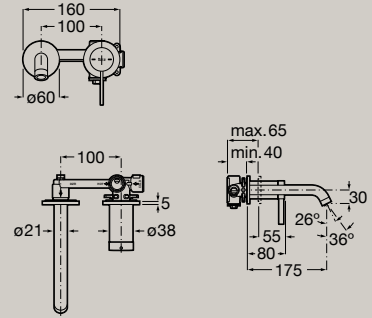

Built-in basin mixer
A5A359E..0
Built-in body required
A5E3501..0

5L

Bidet mixer with pop-up waste
and flexible supply hoses
A5A609E..0

5L