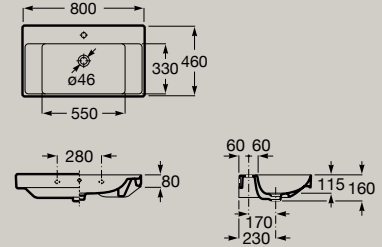

Wall-hung or vanity basin
800 x 460 mm
A32768H..0

Optional
Pedestal
A337470..0
Semi-pedestal
A337471..0