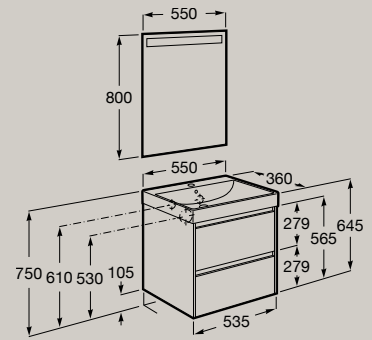

A851699...

Soft
Close

Full
Extraction

600 x 360 mm

Unik (compact base unit with two drawers and basin)

A851684...

Pack (compact base unit with two drawers, basin and Eidos LED mirror)

A851700...