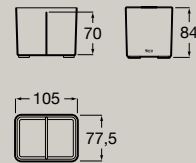

Compatible with 460 mm width basins

Container
151,5 X 75 mm
A817671..0

Tumbler
105 x 77,5 mm
A817672..0

Soap dispenser
53 x 73 mm
A817673..0

Dimensions in mm.

Replace (...) in the product reference with the code of the chosen finish: