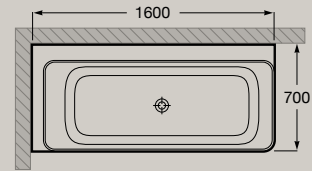

Baths

Asymmetric corner bath with panels.
Made of Stonex®.
Left corner
1600 x 700 mm
A248629..0

Includes click-clack drain, trap and integrated overflow.