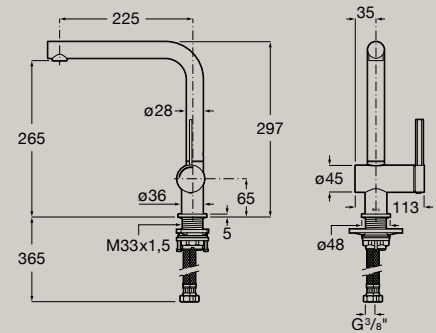

Kitchen sink mixer with swivel and retractable 2-function pull-down spout and flexible supply hoses
A5A811F.0

Cold
Start