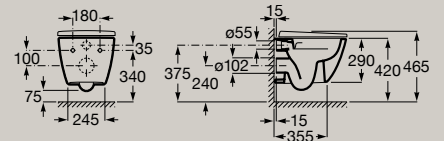

Compact wall-hung Rimless WC

A346688..0

Soft-closing seat and cover
in white finish

A801E22002

Seat and cover in white finish

A801E20002

Soft-closing seat and cover
in matt white finish

A801E22621

Seat and cover in matt white finish

A801E20621

Rimless	Soft Close	Hidden Fixing