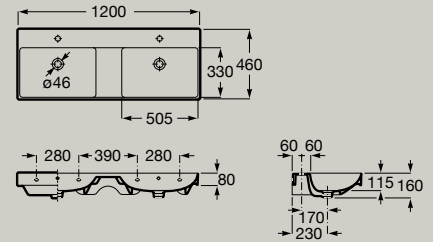

Wall-hung or vanity basin
1000 x 460 mm
A32768A..0

Optional
Pedestal
A337470..0
Semi-pedestal
A337471..0

Double wall-hung or vanity basin
1200 x 460 mm
A32768B..0

Dimensions in mm. Pedestal and semi-pedestal are not available in Supraglaze® finish. Replace (.) in the product reference with the code of the chosen finish: