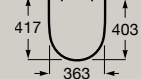

4,5/3L ●●●	Rimless	Soft Close	Extra Height

Compact back to wall close-coupled
Rimless WC with dual outlet
A342688..0

Dual flush 4,5/3L WC
cistern with side inlet
A341680..0

Dual flush 4,5/3L WC
cistern with bottom inlet
A341681..0

Soft-closing seat and cover
in white finish
A801E22002

Seat and cover in white finish
A801E20002

Soft-closing seat and cover
in matt white finish
A801E22621

Seat and cover in matt white finish
A801E20621