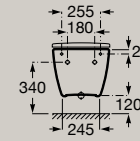

Wall-hung bidet
A357685..0
Soft-closing bidet lid
A806E12..1
Bidet lid
A806E10..1

Soft Close	Hidden Fixing