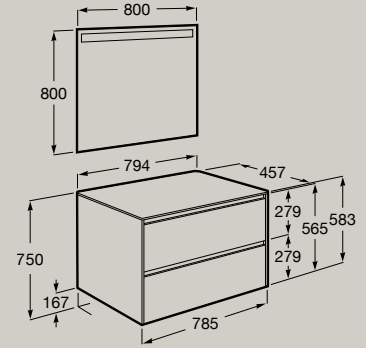

800 x 460 mm

Base unit for countertop right hand basin with two drawers

A851727...

Pack (base unit for countertop right hand basin with two drawers and Eidos LED mirror)

A851715...

Base unit for countertop left hand basin with two drawers

A851729...

Pack (base unit for countertop left hand basin with two drawers and Eidos LED mirror)

A851717...

Base unit for countertop centered basin with two drawers

A851728...

Pack (base unit for countertop centered basin with two drawers and Eidos LED mirror)

A851716...