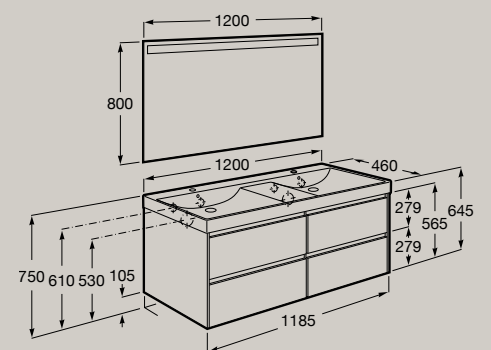

1200 x 460 mm

Unik (base unit with four drawers
and double basin)

A851694...

Pack (base unit with four drawers,
double basin and Eidos LED mirror)

A851710...

Soft
Close

Full
Extraction

Internal
organiser