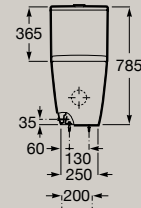

4,5/3L ●●●	Rimless	Soft Close	Extra Height

Compact back to wall close-coupled
Rimless WC with dual outlet
A342688..0

Dual flush 4,5/3L WC
cistern with side inlet
A341680..0

Dual flush 4,5/3L WC
cistern with bottom inlet
A341681..0

Soft-closing seat and cover
in white finish
A801E22002

Seat and cover in white finish
A801E20002

Soft-closing seat and cover
in matt white finish
A801E22621

Seat and cover in matt white finish
A801E20621