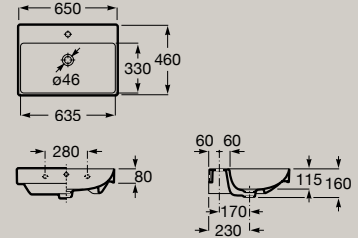

Wall-hung or vanity basin
 600 x 460 mm
A327686..0
Optional
 Pedestal
A337470..0
 Semi-pedestal
A337471..0

Wall-hung or vanity basin
 650 x 460 mm
A327687..0
Optional
 Pedestal
A337470..0
 Semi-pedestal
A337471..0