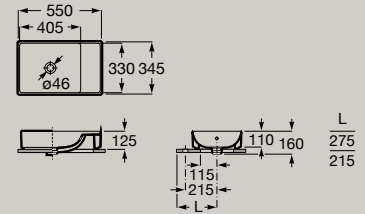

Over countertop basin
550 x 345 mm
A32768C..0