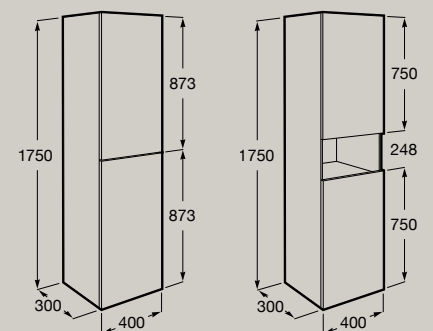

Delta column unit, with open shelf

1750 x 400 mm

A857636...

Soft
Close

Reversible

Push to
open

Adjustable
shelves

Dimensions in mm. Replace (...) in the product reference with the code of the chosen finish: