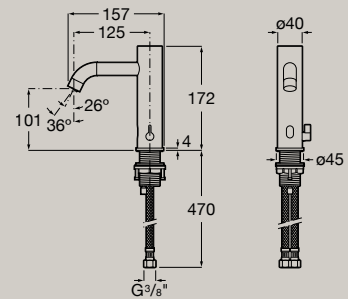

Electronic basin mixer (AC)
A5A559E..0
Mains operated at 230V.
Includes power source

Electronic soap or hand sanitizer dispenser, deck-mounted (DC)
A818020..0
Powered by four 1.5V D/LR20 alkaline batteries (not included)

Electronic soap or hand sanitizer dispenser, deck-mounted (AC)
A818014..0
Mains operated at 100-240V.
Includes power source

Dimensions in mm. Replace (..) in the product reference with the code of the chosen finish:

● C0 Chrome ● NB Matt Black

Everlux finishes: ● CN Titanium Black ● RG Rose Gold