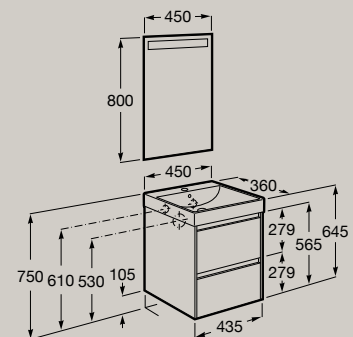

450 x 360 mm

Unik (compact base unit with two drawers and basin)

A851681...

Pack (compact base unit with two drawers, basin and Eidos LED mirror)

A851697...

Soft
Close

Full
Extraction

500 x 360 mm