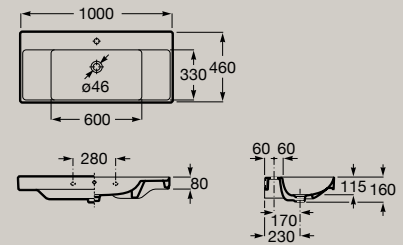

Wall-hung or vanity basin
1000 x 460 mm
A32768A..0

Optional
Pedestal
A337470..0
Semi-pedestal
A337471..0

Double wall-hung or vanity basin
1200 x 460 mm
A32768B..0

Dimensions in mm. Pedestal and semi-pedestal are not available in Supraglaze® finish. Replace (.) in the product reference with the code of the chosen finish: