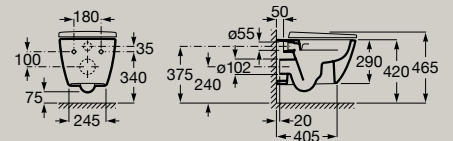

Wall-hung Rimless WC

A346687..0

Soft-closing seat and cover
in white finish

A801E12002

Seat and cover in white finish

A801E10002

Soft-closing seat and cover
in matt white finish

A801E12621

Seat and cover in matt white finish

A801E10621

Rimless	Soft Close	Hidden Fixing