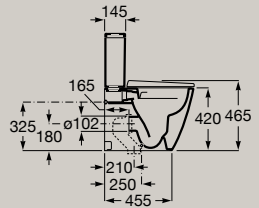

4,5/3L ●●●	Rimless	Soft Close	Extra Height

Compact back to wall close-coupled
Rimless WC with dual outlet
A342688..0

Dual flush 4,5/3L WC
cistern with side inlet
A341680..0

Dual flush 4,5/3L WC
cistern with bottom inlet
A341681..0

Soft-closing seat and cover
in white finish
A801E22002

Seat and cover in white finish
A801E20002

Soft-closing seat and cover
in matt white finish
A801E22621

Seat and cover in matt white finish
A801E20621