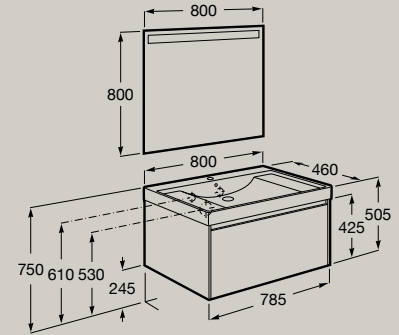

A851701...

Soft
Close

Full
Extraction

Internal
organiser

Dimensions in mm. Replace (...) in the product reference with the code of the chosen finish:

● 509 Matt White

● 510 Matt Grey

● 511 Dark Elm