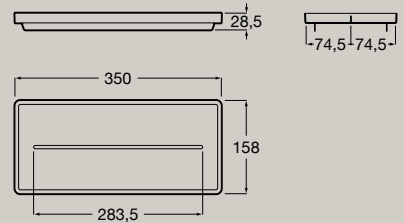

Delta top unit with door
750 x 350 mm
A857637...

Soft
Close

Reversible

Push to
open

Basin complements

Tray
350 X 158 mm
A817670..0

Compatible with 460 mm width basins

Container
151,5 X 75 mm
A817671..0

Tumbler
105 x 77,5 mm
A817672..0

Soap dispenser
53 x 73 mm
A817673..0

Dimensions in mm.

Replace (...) in the product reference with the code of the chosen finish:

● 509 Matt White   ● 510 Matt Grey   ● 511 Dark Elm   ● 512 Light Oak   ● 513 Matt Green

Replace (..) in the basin complements reference with the code of the chosen finish:

● C6 Matt White   ● C7 Matt Green   ● C8 Matt Grey