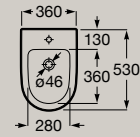

Bidets

Back to wall bidet
A357687..0
Soft-closing bidet lid
A806E12..1
Bidet lid
A806E10..1

Soft Close	Extra Height