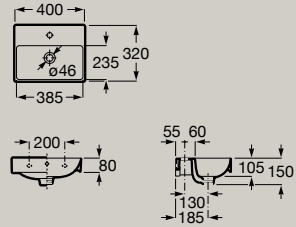

Basins

Compact wall-hung or vanity basin
450 x 260 mm
A327681..0

Compact wall-hung or vanity basin
400 x 320 mm
A32768D..0

Compact wall-hung or vanity basin
450 x 360 mm
A327682..0

Optional
Small semi-pedestal
A337782..0

Compact wall-hung or vanity basin
500 x 360 mm
A32768E..0

Optional
Small semi-pedestal
A337782..0

Compact wall-hung or vanity basin
550 x 360 mm
A327683..0

Optional
Small semi-pedestal
A337782..0

Dimensions in mm. Pedestal and semi-pedestal are not available in Supraglaze® finish. Replace (.) in the product reference with the code of the chosen finish:

● 00 White   ● 62 Matt White   ● S0 Supraglaze®