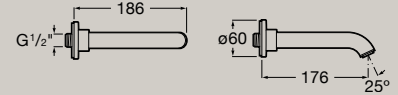

Lanta bath spout
A5A0803..0