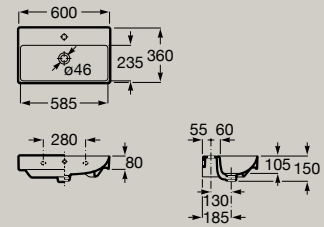

Compact wall-hung or vanity basin
600 x 360 mm
A327684..0
Optional
Small semi-pedestal
A337782..0