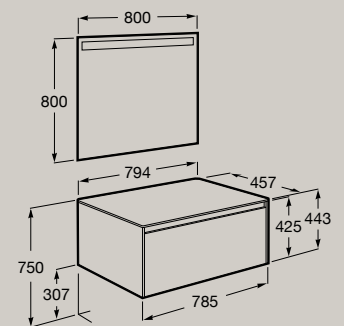

Soft
Close

Full
Extraction

Internal
organiser

800 x 460 mm

Base unit for countertop basin with one drawer

A851724...

Pack (base unit for countertop basin with one drawer and Eidos LED mirror)

A851712...