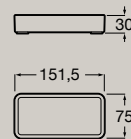

Compatible with 460 mm width basins

Container
151,5 X 75 mm
A817671..0

Tumbler
105 x 77,5 mm
A817672..0

Soap dispenser
53 x 73 mm
A817673..0

Dimensions in mm.

Replace (...) in the product reference with the code of the chosen finish: