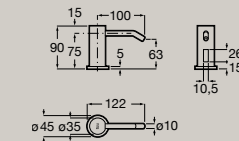

Electronic soap or hand sanitizer dispenser, deck-mounted (AC)
A818014..0
Mains operated at 100-240V.
Includes power source

Dimensions in mm. Replace (..) in the product reference with the code of the chosen finish:

● C0 Chrome ● NB Matt Black

Everlux finishes: ● CN Titanium Black ● RG Rose Gold