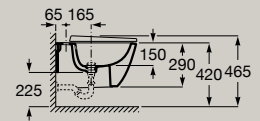

Wall-hung bidet
A357685..0
Soft-closing bidet lid
A806E12..1
Bidet lid
A806E10..1

Soft Close	Hidden Fixing