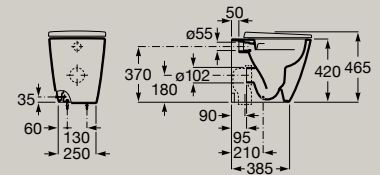

Back to wall single floorstanding
Rimless WC with dual outlet
A347687..0

Soft-closing seat and cover
in white finish

A801E12002

Seat and cover in white finish

A801E10002

Soft-closing seat and cover
in matt white finish

A801E12621

Seat and cover in matt white finish

A801E10621

Rimless	Soft Close	Extra Height