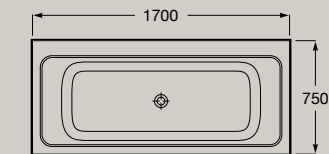

Rectangular drop-in bath.
Made of Stonex®.
1700 x 750 mm
A248630..0

Includes click-clack drain, trap and integrated overflow.