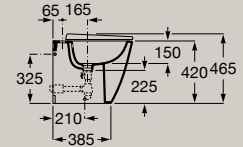

Bidets

Back to wall bidet
A357687..0
Soft-closing bidet lid
A806E12..1
Bidet lid
A806E10..1

Soft Close	Extra Height