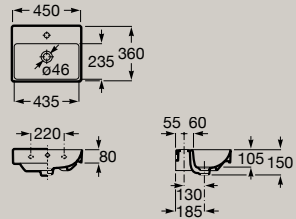

Basins

Compact wall-hung or vanity basin
450 x 260 mm
A327681..0

Compact wall-hung or vanity basin
400 x 320 mm
A32768D..0

Compact wall-hung or vanity basin
450 x 360 mm
A327682..0

Optional
Small semi-pedestal
A337782..0