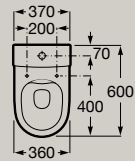

4,5/3L ●●●	Rimless	Soft Close	Extra Height

Compact back to wall close-coupled
Rimless WC with dual outlet
A342688..0

Dual flush 4,5/3L WC
cistern with side inlet
A341680..0

Dual flush 4,5/3L WC
cistern with bottom inlet
A341681..0

Soft-closing seat and cover
in white finish
A801E22002

Seat and cover in white finish
A801E20002

Soft-closing seat and cover
in matt white finish
A801E22621

Seat and cover in matt white finish
A801E20621