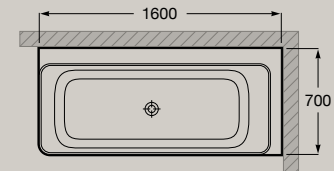

Asymmetric corner bath with panels.
Made of Stonex®.
Right corner
1600 x 700 mm
A248638..0

Includes click-clack drain, trap and integrated overflow.