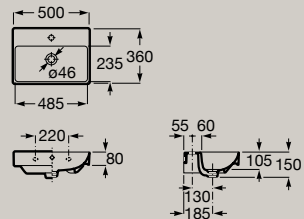

Compact wall-hung or vanity basin
500 x 360 mm
A32768E..0

Optional
Small semi-pedestal
A337782..0