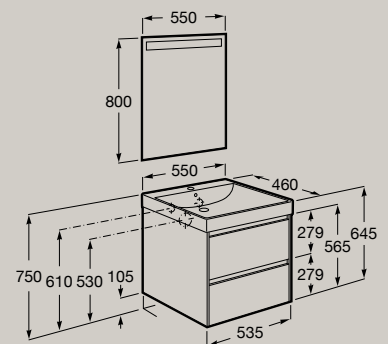

550 x 360 mm

Unik (compact base unit with two drawers and basin)

A851683...

Pack (compact base unit with two drawers, basin and Eidos LED mirror)

A851699...

Soft
Close

Full
Extraction

600 x 360 mm

Unik (compact base unit with two drawers and basin)

A851684...

Pack (compact base unit with two drawers, basin and Eidos LED mirror)

A851700...

Soft
Close

Full
Extraction

550 x 460 mm

Unik (base unit with two drawers and basin)

A851687...

Pack (base unit with two drawers, basin and Eidos LED mirror)

A851703...

Soft
Close

Full
Extraction

Internal
organiser

600 x 460 mm

Unik (base unit with two drawers and basin)

A851688...

Pack (base unit with two drawers, basin and Eidos LED mirror)

A851704...

Soft
Close

Full
Extraction

Internal
organiser

Dimensions in mm. Replace (...) in the product reference with the code of the chosen finish:

● 509 Matt White   ● 510 Matt Grey   ● 511 Dark Elm   ● 512 Light Oak   ● 513 Matt Green