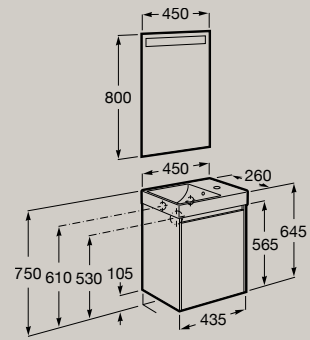

Furniture

450 x 260 mm

Unik (compact base unit with one door and basin)

A851678...

Pack (compact base unit with one door, basin and Eidos LED mirror)

A851696...

Soft
Close

Internal
Shelf

400 x 320 mm

Unik (compact base unit with one door and basin)

A851677...

Pack (compact base unit with one door, basin and Eidos LED mirror)

A851695...

Soft
Close

Internal
Shelf