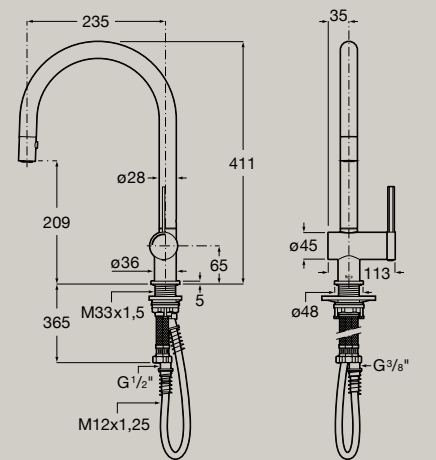

Cold
 Start

Kitchen sink mixer with swivel and retractable 2-function pull-down spout and flexible supply hoses
A5A811F.0

Cold
 Start

Kitchen sink mixer with swivel and retractable 2-function pull-out spout and flexible supply hoses
A5A851F.0