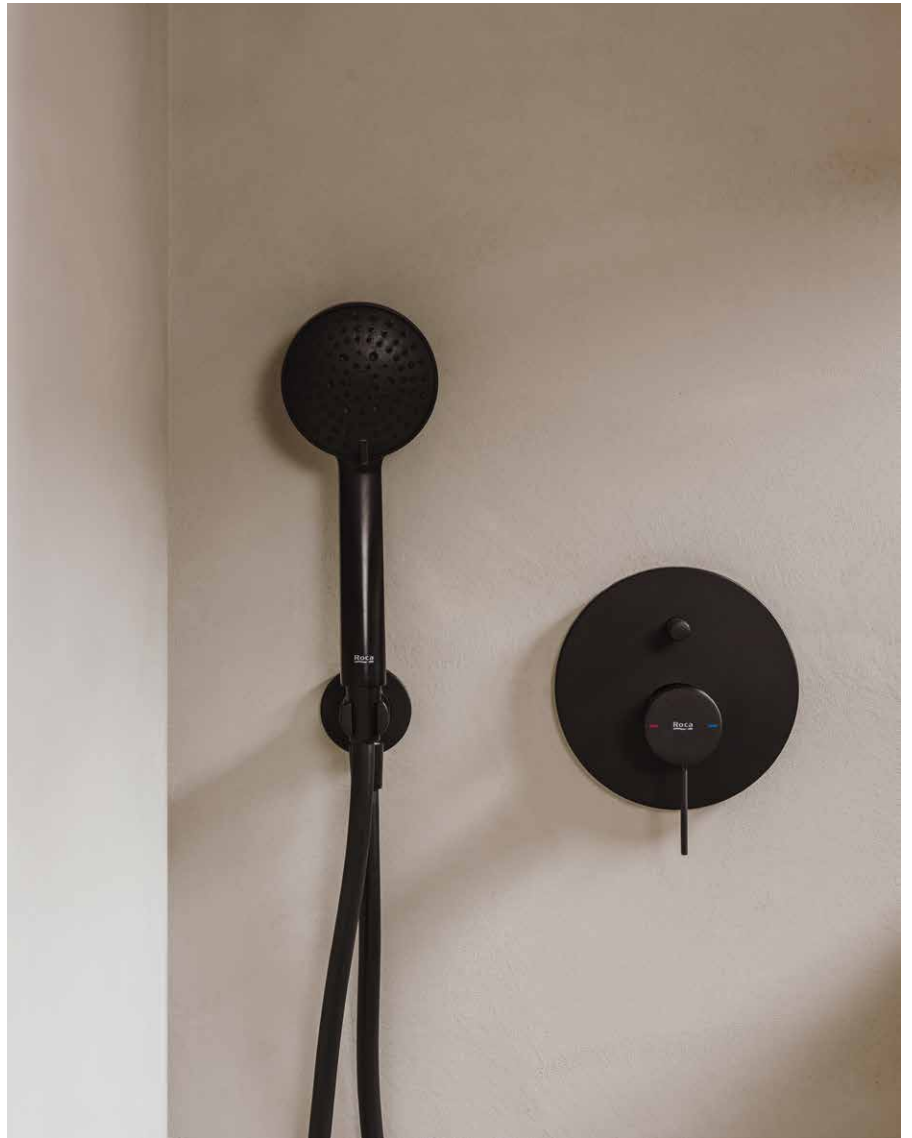

Previous page:
Built-in basin faucet in matt black /
370 mm over countertop basin

These pages:
Bath faucet in matt black /
Stella hand-shower in matt
black / 1700 mm drop-in bath

Built-in bath-shower faucet in
matt black / Stella hand-shower
in matt black

All faucet models in the Ona Collection allow for smooth and precise operation, with a long-term guarantee of one million opening and closing movements. The available heights for basin models are standard, mezzo and high neck, providing the perfect combination with different types of washbasins. Enjoy complete flexibility options with Ona's dedicated bath and shower faucets, bidets and built-in basin models.