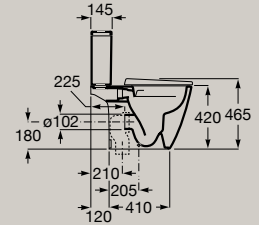

Toilets

Close-coupled Rimless WC
with dual outlet
A342687.0

Dual flush 4,5/3L WC
cistern with side inlet
A341680..0

Dual flush 4,5/3L WC
cistern with bottom inlet
A341681..0

Soft-closing seat and cover
in white finish
A801E12002

Seat and cover in white finish
A801E10002

Soft-closing seat and cover
in matt white finish
A801E12621

Seat and cover in matt white finish
A801E10621