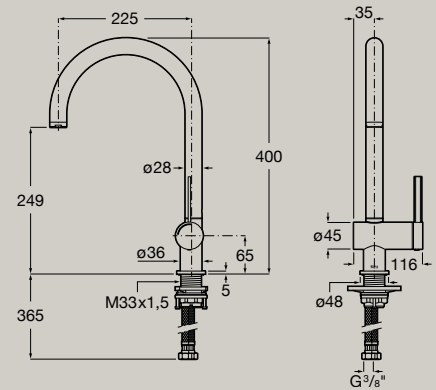

Kitchen mixer with swivel spout and flexible supply hoses
A5A841F.0

Cold
Start

Kitchen mixer with swivel spout and flexible supply hoses
A5A831F.0

Cold
Start