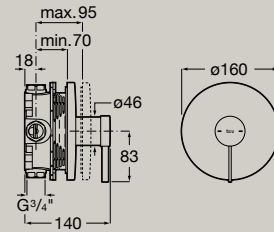

Built-in shower mixer (1 way)
A5A2B9E..0
RocaBox required
A525869403

Lanta bath spout
A5A0803..0