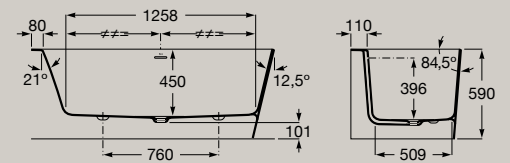

Baths

Asymmetric corner bath with panels.
Made of Stonex®.
Left corner
1600 x 700 mm
A248629..0

Includes click-clack drain, trap and integrated overflow.