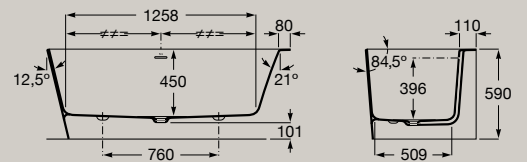

Asymmetric corner bath with panels.
Made of Stonex®.
Right corner
1600 x 700 mm
A248638..0

Includes click-clack drain, trap and integrated overflow.

Rectangular drop-in bath.
Made of Stonex®.
1700 x 700 mm
A248631..0

Includes click-clack drain, trap and integrated overflow.