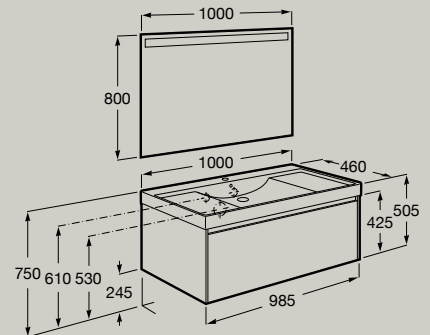

Soft Close

Full Extraction

Internal organiser

1000 x 460 mm

Unik (base unit with one drawer and basin)

A851686...

Pack (base unit with one drawer, basin and Eidos LED mirror)

A851702...

Soft Close

Full Extraction

Internal organiser

1000 x 460 mm

Unik (base unit with two drawers and basin)

A851693...

Pack (base unit with two drawers, basin and Eidos LED mirror)

A851709...