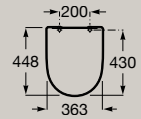

Toilets

Close-coupled Rimless WC
with dual outlet
A342687.0

Dual flush 4,5/3L WC
cistern with side inlet
A341680..0

Dual flush 4,5/3L WC
cistern with bottom inlet
A341681..0

Soft-closing seat and cover
in white finish
A801E12002

Seat and cover in white finish
A801E10002

Soft-closing seat and cover
in matt white finish
A801E12621

Seat and cover in matt white finish
A801E10621