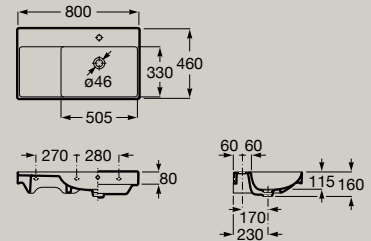

Wall-hung or vanity basin
800 x 460 mm
Sink on right hand
A327688..0