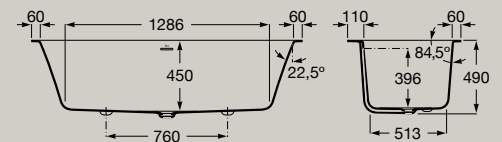

Rectangular drop-in bath.
Made of Stonex®.
1700 x 750 mm
A248630..0

Includes click-clack drain, trap and integrated overflow.