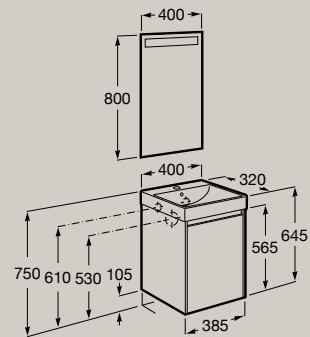

Internal
Shelf

400 x 320 mm

Unik (compact base unit with one door and basin)

A851677...

Pack (compact base unit with one door, basin and Eidos LED mirror)

A851695...

Soft
Close

Internal
Shelf