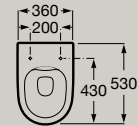

Rimless	Soft Close	Extra Height
---------	---------------	-----------------

Wall-hung Rimless WC

A346687..0

Soft-closing seat and cover
in white finish

A801E12002

Seat and cover in white finish

A801E10002

Soft-closing seat and cover
in matt white finish