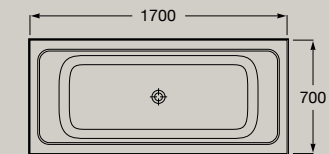

Rectangular drop-in bath.
Made of Stonex®.
1700 x 700 mm
A248631..0

Includes click-clack drain, trap and integrated overflow.