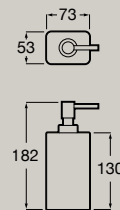

Compatible with 460 mm width basins

Container
151,5 X 75 mm
A817671..0

Tumbler
105 x 77,5 mm
A817672..0

Soap dispenser
53 x 73 mm
A817673..0

Dimensions in mm.

Replace (...) in the product reference with the code of the chosen finish: