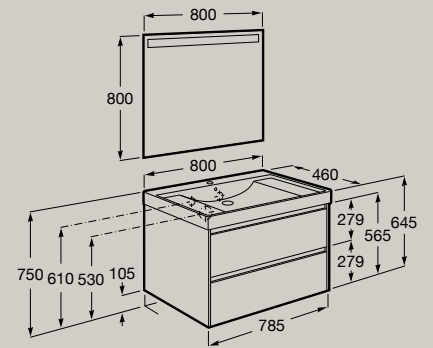

A851707...

Soft
Close

Full
Extraction

Internal
organiser

800 x 460 mm

Base unit for countertop basin with one drawer

A851724...

Pack (base unit for countertop basin with one drawer and Eidos LED mirror)