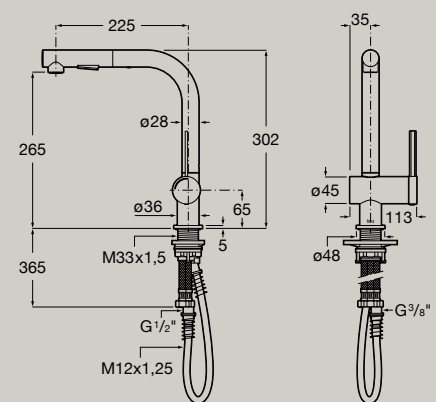

Cold
 Start

Dimensions in mm. Replace (..) in the product reference with the code of the chosen finish:

● C0 Chrome

Baths

Asymmetric corner bath with panels.
 Made of Stonex®.
 Left corner
 1600 x 700 mm
A248629..0