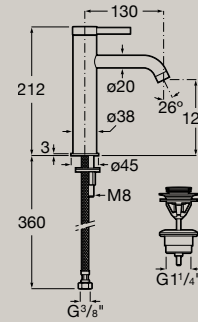

Basin mixer mezzo, smooth body with click-clack waste and flexible supply hoses
A5A3C9E..0

5L ●	Cold Start