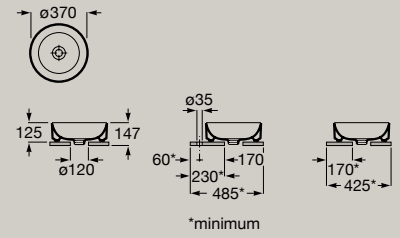

Over countertop basin
Ø370 mm
A32768J..0

Over countertop basin
550 x 345 mm
A32768C..0