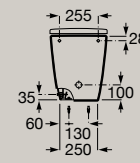

Bidets

Back to wall bidet
A357687..0
Soft-closing bidet lid
A806E12..1
Bidet lid
A806E10..1

Soft Close	Extra Height