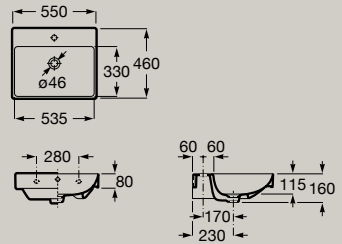

Wall-hung or vanity basin
550 x 460 mm
A327685..0
Optional
Pedestal
A337470..0
Semi-pedestal
A337471..0