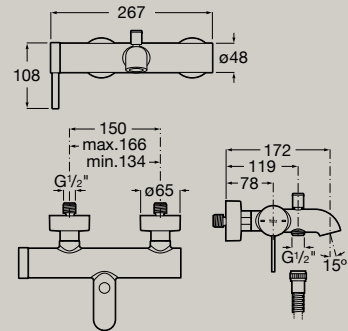

Built-in basin mixer
A5A359E..0
Built-in body required
 A5E3501..0

5L

Bidet mixer with pop-up waste
 and flexible supply hoses
A5A609E..0

5L

Wall-mounted bath-shower mixer
 with automatic diverter
A5A029E..0