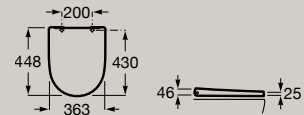

Wall-hung Rimless WC

A346687..0

Soft-closing seat and cover
in white finish

A801E12002

Seat and cover in white finish

A801E10002

Soft-closing seat and cover
in matt white finish

A801E12621

Seat and cover in matt white finish

A801E10621

Rimless	Soft Close	Hidden Fixing