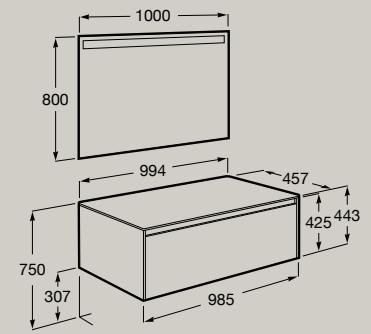

1000 x 460 mm

Base unit for countertop basin
with one drawer

A851726...

Pack (base unit for countertop basin
with one drawer and Eidos LED mirror)

A851714...

Soft
Close

Full
Extraction

Internal
organiser