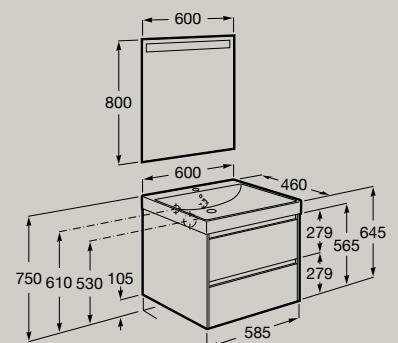

600 x 460 mm

Unik (base unit with two drawers and basin)

A851688...

Pack (base unit with two drawers, basin and Eidos LED mirror)

A851704...

Soft
Close

Full
Extraction

Internal
organiser