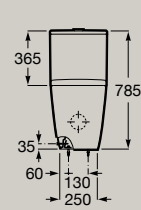

Toilets

Close-coupled Rimless WC
with dual outlet
A342687.0

Dual flush 4,5/3L WC
cistern with side inlet
A341680..0

Dual flush 4,5/3L WC
cistern with bottom inlet
A341681..0

Soft-closing seat and cover
in white finish
A801E12002

Seat and cover in white finish
A801E10002

Soft-closing seat and cover
in matt white finish
A801E12621

Seat and cover in matt white finish
A801E10621