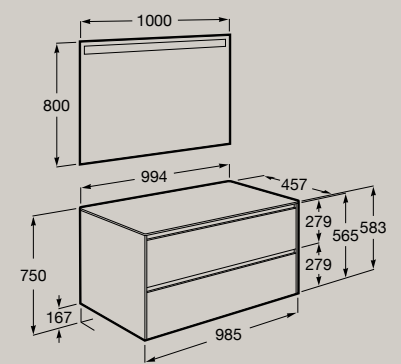

1000 x 460 mm

Base unit for countertop basin
with two drawers

A851730...

Pack (base unit for countertop basin
with two drawers and Eidos LED mirror)

A851718...

Soft
Close

Full
Extraction

Internal
organiser