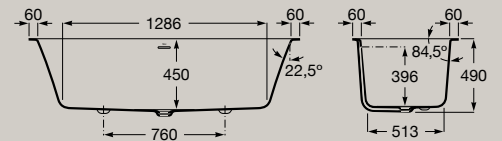

Rectangular drop-in bath.
Made of Stonex®.
1700 x 700 mm
A248631..0

Includes click-clack drain, trap and integrated overflow.