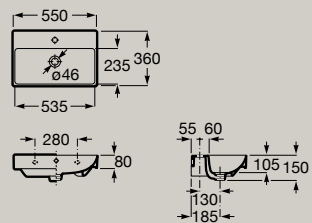

Compact wall-hung or vanity basin
550 x 360 mm
A327683..0

Optional
Small semi-pedestal
A337782..0