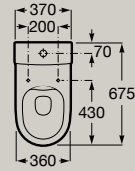

Toilets

Close-coupled Rimless WC
with dual outlet
A342687.0

Dual flush 4,5/3L WC
cistern with side inlet
A341680..0

Dual flush 4,5/3L WC
cistern with bottom inlet
A341681..0

Soft-closing seat and cover
in white finish
A801E12002

Seat and cover in white finish
A801E10002

Soft-closing seat and cover
in matt white finish
A801E12621

Seat and cover in matt white finish
A801E10621