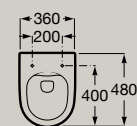

Compact wall-hung Rimless WC

A346688..0

Soft-closing seat and cover
in white finish

A801E22002

Seat and cover in white finish

A801E20002

Soft-closing seat and cover
in matt white finish

A801E22621

Seat and cover in matt white finish

A801E20621

Rimless	Soft Close	Hidden Fixing