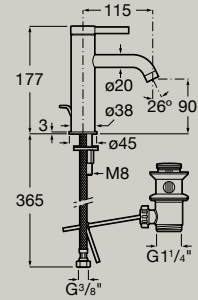

Faucets

Basin mixer with pop-up waste and flexible supply hoses
A5A309E..0

5L ●	Cold Start

Basin mixer, smooth body with click-clack waste and flexible supply hoses
A5A3A9E..0

5L ●	Cold Start