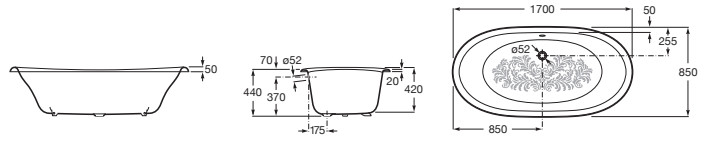

ELIPTICO

Oval cast iron bath with bordeaux exterior & anti-slip base

DIMENSIONS

Length	1700 mm
Width	850 mm
Height	420 mm

COLOURS AND FINISHES

00 White

TECHNICAL DRAWINGS

FEATURES

- Anti-slip type: Integrated
- Capacity (people): 1
- Drain: Not included
- External finish: Bordeaux
- Installation structure: With feet
- Installation type: Freestanding
- Material: Cast-Iron
- Shape: Oval
- Sound insulation

Slip-resistant base (anti-slip)

**COMPATIBLE WITH**

Floorstanding bath-shower mixer with manual diverter, handshower, 1.50 m flexible shower hose and floor pillar leg

5A274BC00

Floorstanding bath-shower mixer with automatic diverter with retention, 1.75 m flexible shower hose, handshower and floor pillar leg