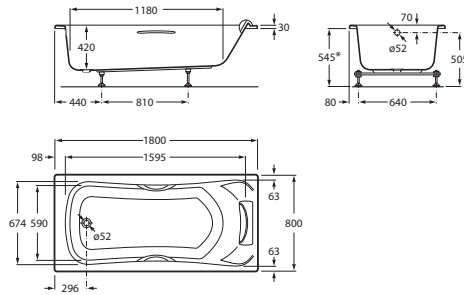

BECOOL

Rectangular acrylic bath with Total hydromassage and waste kit

DIMENSIONS

Length	1800 mm
Width	800 mm
Height	420 mm

COLOURS AND FINISHES

TECHNICAL DRAWINGS

FEATURES

- Air jets: 12
- Control type: Digital fix control
- Drain: Included
- Included handles: 2
- Included headrests: 1
- Inside height (mm): 420
- Inside length (mm): 1595
- Inside width (mm): 590
- Installation legs: With legs
- Installation structure: With frame (fitted)
- Installation type: Drop-in, With L panel left, With L panel right, With front panel
- Long description: BÃ?ACR BECOOL HM TOTAL 180X80 C/ASAS,APOYACABEZA
- Material: Acrylic
- People capacity: 1
- Publication Status
- Shape: Rectangular
- Sound insulation
- Water capacity (l): 240
- Water jets: 10
- Whirlpool system: Total

COMPATIBLE WITH

L-shaped panel for acrylic bath

259829..0

Front panel for acrylic bath

259930..0

BeCool

This collection opts for a style where the lines and shapes of organic inspiration define a space created to provide maximum comfort in each and every one of its details. Functionalism and intuition at the service of well-being in its most stylish and intelligent form.