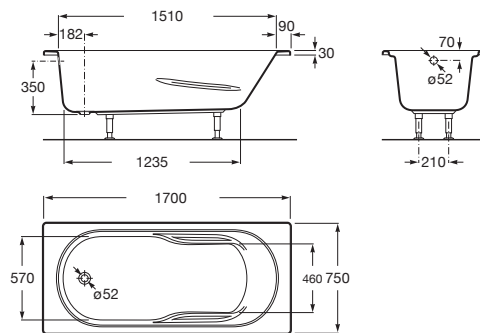

GENOVA

Rectangular acrylic bath

DIMENSIONS

Length 1700 mm.

Width 750 mm.

Height 400 mm.

COLOURS AND FINISHES

00 White

TECHNICAL DRAWINGS

FEATURES

Drain: Not included

Inside height (mm): 400

Inside length (mm): 1235

Inside width (mm): 570

Installation structure: With feet

Installation type: Drop-in, With front panel

Integrated armrest

Material: Acrylic

People capacity: 1

Publication Status

Shape: Rectangular

Genova

This collection revitalises the concept of well-being with a simple, versatile and elegant proposal. Gentle forms that follow the natural contours of the body in a design where the essence of the purest forms prevails. The result is an assembly that adapts perfectly to any bathroom space.