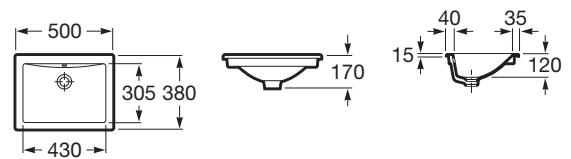

DIVERTA

In countertop or under countertop vitreous china basin

DIMENSIONS

Length	500 mm
Width	380 mm
Height	170 mm

COLOURS AND FINISHES

00 White

TECHNICAL DRAWINGS

FEATURES

- Bowl position: Central
- Fixing kit: Included
- Installation type: Drop-in / Countertop
- Material: Vitreous china
- Overflow type: Standard
- Recommended for public spaces
- Shape: Square
- Taphole configuration: No tapholes
- Trap: Not included
- Waste: Not included