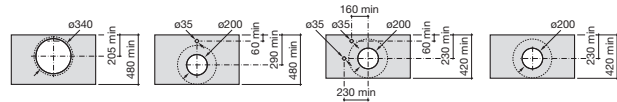

TERRA

Over countertop vitreous china basin

DIMENSIONS

Length 390 mm
 Width 390 mm
 Height 150 mm

COLOURS AND FINISHES

00 White

TECHNICAL DRAWINGS

FEATURES

- Bowl position: Central
- Installation type: Bowl / Overcountertop
- Material: Vitreous china
- Shape: Round
- Taphole configuration: No tapholes
- Trap: Not included
- Waste: Not included

COMPATIBLE WITH