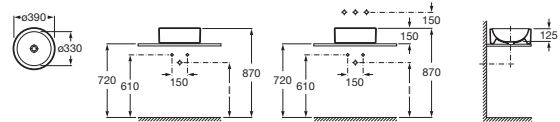

TERRA

Over countertop vitreous china basin

DIMENSIONS

Length 390 mm
 Width 390 mm
 Height 150 mm

COLOURS AND FINISHES

00 White

TECHNICAL DRAWINGS

FEATURES

- Bowl position: Central
- Installation type: Bowl / Overcountertop
- Material: Vitreous china
- Shape: Round
- Taphole configuration: No tapholes
- Trap: Not included
- Waste: Not included

COMPATIBLE WITH

1 1/4" outlet connector for
basin. 250 Pipe

506401614

1 1/4" waste for basin / bidet
with overflow and automatic
plug

505400000

Click-clack universal waste.
Chromed plug Ø 40

505400900

Click-clack universal waste.
Chromed plug Ø 65