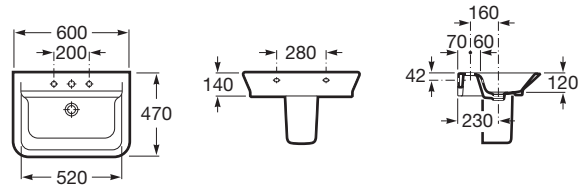

THE GAP ORIGINAL

Wall-hung or over countertop vitreous china basin

DIMENSIONS

Length	600 mm
Width	470 mm
Height	140 mm

COLOURS AND FINISHES

00 White

TECHNICAL DRAWINGS

FEATURES

- Bowl position: Central
- Installation type: Bowl / Overcountertop, Wall-hung
- Material: Vitreous china
- Shape: Square
- Taphole configuration: 1 Taphole in the middle
- Trap: Not included
- Waste: Not included

COMPATIBLE WITH

1 1/4" waste for basin / bidet with overflow and automatic plug

505400000

1 1/4" outlet connector. 300 tube

506403810

Base Unit

856965...

1 1/4" outlet connector for basin. 300 Pipe