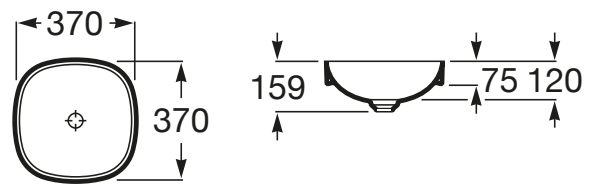

INSPIRA

SOFT - In countertop FINECERAMIC® basin

DIMENSIONS

Length	370 mm
Width	370 mm
Height	75 mm

COLOURS AND FINISHES

TECHNICAL DRAWINGS

FEATURES

- Bowl position: Central
- Fixing kit: Not included
- Installation type: Drop-in / Countertop
- Material: FINECERAMIC®
- Shape: Corner
- Taphole configuration: No tapholes
- Washbasin capacity (l): 9.25
- Waste: Not included
- Weight (kg): 4.1
- Without overflow

COMPATIBLE WITH

Base unit for Soft or Round countertop basin

851089...

Base unit for Soft or Round countertop basin

851088...

Base unit for Soft or Round countertop basin

851087...

1 1/4" outlet connector. 300 tube