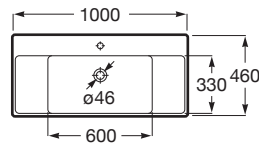

ONA

Wall-hung vitreous china basin

DIMENSIONS

Length	1000 mm
Width	460 mm
Height	160 mm

COLOURS AND FINISHES

00 Gloss White

TECHNICAL DRAWINGS

FEATURES

Bowl position: Central

Fixing kit: Included

Installation type: Wall-hung

Integrated shelf

Internal Shape: 6 - Rectangular

Material: FINECERAMIC®

Shape: Rectangular

Shelf position: On both sides

Taphole configuration: 1 Taphole in the middle

Trap: Not included

Washbasin capacity (l): 8.7

Waste: Not included

Weight (kg): 23

COMPATIBLE WITH

1 1/4" waste for basin / bidet with overflow and automatic plug