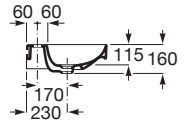

ONA

Wall-hung vitreous china basin

DIMENSIONS

Length	1000 mm
Width	460 mm
Height	160 mm

COLOURS AND FINISHES

00 Gloss White

TECHNICAL DRAWINGS

FEATURES

Bowl position: Central

Fixing kit: Included

Installation type: Wall-hung

Integrated shelf

Internal Shape: 6 - Rectangular

Material: FINECERAMIC®

Shape: Rectangular

Shelf position: On both sides

Taphole configuration: 1 Taphole in the middle

Trap: Not included

Washbasin capacity (l): 8.7

Waste: Not included

Weight (kg): 23

COMPATIBLE WITH

1 1/4" waste for basin / bidet with overflow and automatic plug