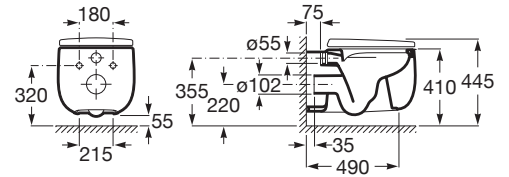

BEYOND

Vitreous china wall-hung Rimless WC

DIMENSIONS

Length	395 mm
Width	580 mm
Height	445 mm

COLOURS AND FINISHES

TECHNICAL DRAWINGS

FEATURES

- Fixing kit: Included
- Flushing system: Washdown
- Installation type: Wall-hung
- Outlet type: Horizontal
- Publication Status
- Roca Rimless®
- Shape: Soft

COMPATIBLE WITH

Soft-closing SUPRALIT® seat and cover for toilet

801B82..B

DUPLO WC L - Concealed structure for toilet with dual flush cistern. Allows front or top activation. 90 ø / 110 ø elbow

890121010