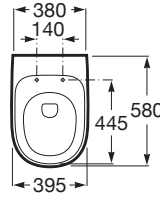

BEYOND

Vitreous china wall-hung Rimless WC

DIMENSIONS

Length	395 mm
Width	580 mm
Height	445 mm

COLOURS AND FINISHES

TECHNICAL DRAWINGS

FEATURES

- Fixing kit: Included
- Flushing system: Washdown
- Installation type: Wall-hung
- Outlet type: Horizontal
- Publication Status
- Roca Rimless®
- Shape: Soft

COMPATIBLE WITH

Soft-closing SUPRALIT® seat and cover for toilet

801B82..B

DUPLO WC L - Concealed structure for toilet with dual flush cistern. Allows front or top activation. 90 ø / 110 ø elbow

890121010