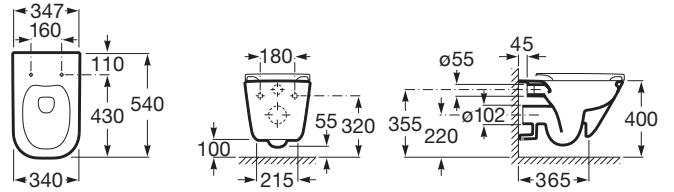

THE GAP

Vitreous china wall-hung Rimless WC

DIMENSIONS

Length	350 mm
Width	540 mm
Height	400 mm

COLOURS AND FINISHES

00 White

TECHNICAL DRAWINGS

FEATURES

Flushing system: Washdown

Installation type: Wall-hung

Outlet type: Horizontal

Publication Status

Rim type:

Roca Rimless®

Shape: Square

Sustainable product