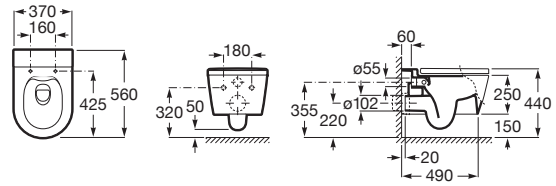

INSPIRA

**ROUND - Vitreous china Rimless wall-hung WC with horizontal outlet**

DIMENSIONS

Length 370 mm.

Width 560 mm.

Height 440 mm.

COLOURS AND FINISHES

TECHNICAL DRAWINGS

FEATURES

Fixing kit: Included

Flushing system: Washdown

Installation type: Wall-hung

Outlet type: Horizontal

Publication Status

Rim type:

Roca Rimless®