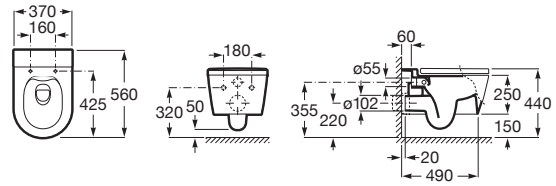

INSPIRA

ROUND - Vitreous china Rimless wall-hung WC with horizontal outlet

DIMENSIONS

Length 370 mm.

Width 560 mm.

Height 440 mm.

COLOURS AND FINISHES

00 White

TECHNICAL DRAWINGS

FEATURES

Fixing kit: Included

Flushing system: Washdown

Installation type: Wall-hung

Outlet type: Horizontal

Rim type: Rimless

Rimless

Shape: Round

COMPATIBLE WITH

Soft-closing SUPRALIT®
toilet seat and cover

801522..B

DUPLO WC with AG valve
(110mm cistern) concealed
cistern and frame for wall-
hung WCs

890090020

BASIC WC COMPACT with
AG valve (80mm cistern)
concealed cistern and frame
for wall-hung WCs

890080120

DUPLO WC COMPACT with
AG valve (80mm cistern)
concealed cistern and frame
for wall-hung WCs

890080020

Inspira

Three shapes, multiple combinations, ample possibilities. This vitreous china and furniture collection, with 3 design lines - Round (round), Soft (with soft angles) and Square (square)-, which can be perfectly combined, will bring life to bathroom spaces in any style.