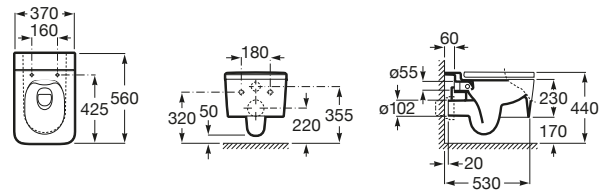

INSPIRA

**SQUARE - Vitreous china Rimless wall-hung WC with horizontal outlet**

DIMENSIONS

Length	370 mm
Width	560 mm
Height	440 mm

COLOURS AND FINISHES

TECHNICAL DRAWINGS

FEATURES

- Fixing kit: Included
- Flushing system: Washdown
- Installation type: Wall-hung
- Outlet type: Horizontal
- Rim type: Rimless
- Rimless
- Shape: Square

COMPATIBLE WITH

**SQUARE** - Soft-closing SUPRALIT® seat and cover for toilet

801532..B

**DUPLO WC FLUXOR** - Concealed structure for toilet with dual flush valve

890092100

**DUPLO WC ONE SMART** - Fullframe Concealed Cistern for Smart Toilets