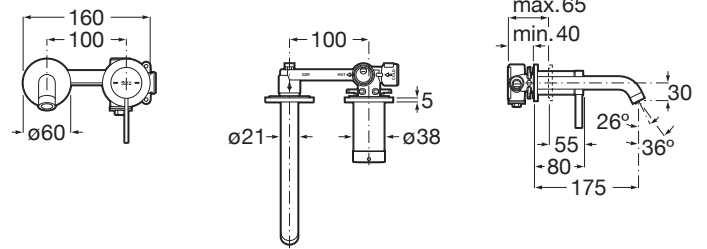

ONA

Built-in basin mixer. To be completed with built-in body A5E3501..0

TECHNICAL DRAWINGS

FEATURES

- Application: Basin
- Faucet type: Single-lever
- Finish: Chrome
- Flexible supply hoses included
- Flow rate (l/min - 3 bar): 5
- Handle position: Top
- Installation type: Built-in
- Waste not included
- Waste type: Waste not included
- Water and energy-saving
- Water connection diameter: 1/2"