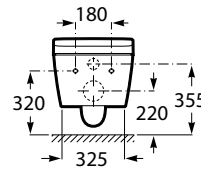

INSPIRA

**In-Wash® - Vitreous china Rimless wall-hung smart toilet with horizontal outlet. Needs power supply.**

DIMENSIONS

Length	390 mm
Width	562 mm
Height	476 mm

COLOURS AND FINISHES

TECHNICAL DRAWINGS

FEATURES

Removable seat and cover

Rim type: Roca Rimless®

Shape: Round

Smart Toilet type: In-Wash®

Style: Minimal

User detection

Water inlet position: Back inlet

Water pressure (Mpa): 0.05 - 0.9