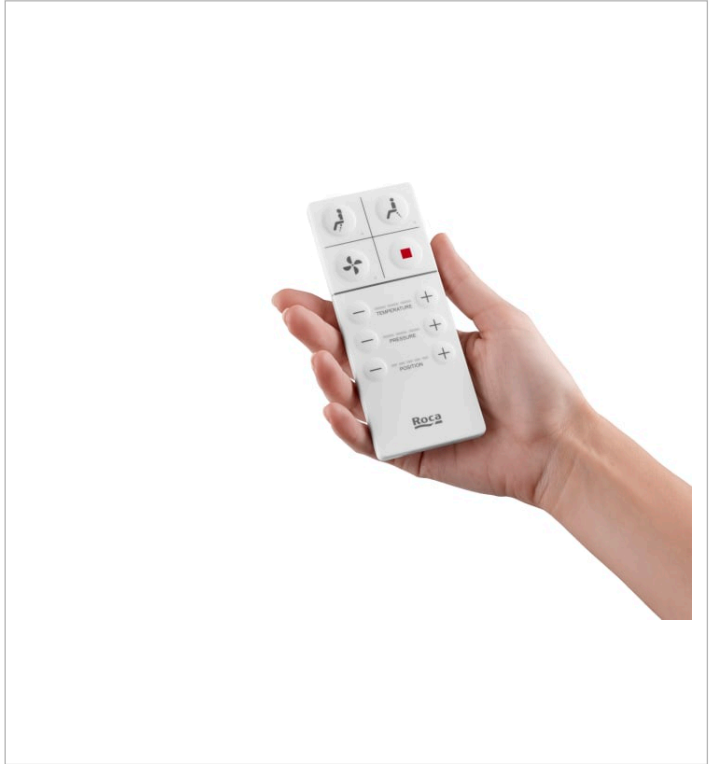

INSPIRA

**In-Wash® - Vitreous china Rimless wall-hung smart toilet with horizontal outlet. Needs power supply.**

DIMENSIONS

Length	390 mm
Width	562 mm
Height	476 mm

COLOURS AND FINISHES

TECHNICAL DRAWINGS

FEATURES

Removable seat and cover

Rim type: Roca Rimless®

Shape: Round

Smart Toilet type: In-Wash®

Style: Minimal

User detection

Water inlet position: Back inlet

Water pressure (Mpa): 0.05 - 0.9

Self-cleaning nozzle

SoftClose® system

Water intensity control

Water temperature control

**COMPATIBLE WITH**

**DUPLO WC ONE SMART -  
Fullframe Concealed Cistern  
for Smart Toilets**

890078020