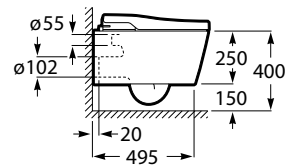

INSPIRA

**In-Wash® - Vitreous china Rimless wall-hung smart toilet with horizontal outlet. Needs power supply.**

DIMENSIONS

Length	390 mm
Width	562 mm
Height	476 mm

COLOURS AND FINISHES

TECHNICAL DRAWINGS

FEATURES