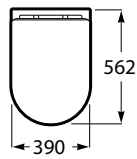

INSPIRA

**In-Wash® - Vitreous china Rimless wall-hung smart toilet with horizontal outlet. Needs power supply.**

DIMENSIONS

Length	390 mm
Width	562 mm
Height	476 mm

COLOURS AND FINISHES

TECHNICAL DRAWINGS

FEATURES