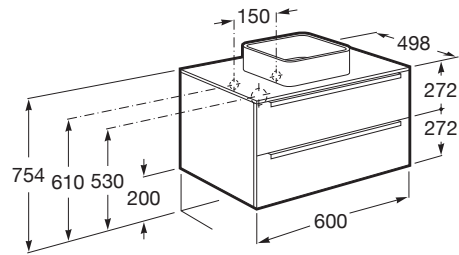

INSPIRA

Base unit for over countertop basin

DIMENSIONS

Length 600 mm.

Width 498 mm.

Height 554 mm.

COLOURS AND FINISHES

806 Gloss white

TECHNICAL DRAWINGS

FEATURES

Basin position: Central

Closing and opening system: Soft and self close drawers

Doors and drawers combination: 2 Drawers

Faucet position: Central

Furniture structure: Drawers

Installation type: Wall-hung, Wall-hung with legs