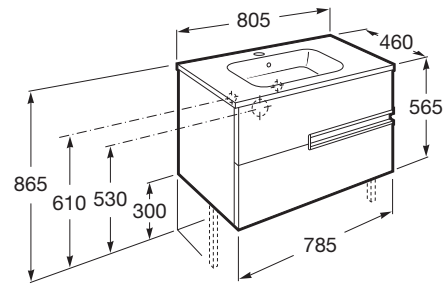

VICTORIA-N

Unik (base unit and basin)

DIMENSIONS

Length	800 mm
Width	460 mm
Height	565 mm

COLOURS AND FINISHES

154 Textured wenge

TECHNICAL DRAWINGS

FEATURES

Base unit / Closing and opening system: Soft close drawers

Base unit / Doors and drawers combination: 2 Drawers

Base unit / Structure: Drawers

Basin / Integrated shelf

Basin / Shelf position: On both sides

Basin / Taphole configuration: 1 Taphole in the middle

Basin shape: Square

Faucet installation: On the basin

Installation type: Wall-hung, Wall-hung with legs

Material / Basin: Vitreous china

Publication Status