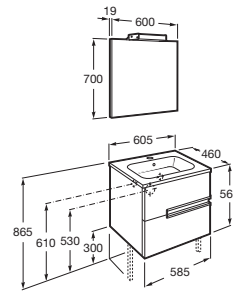

VICTORIA-N

Pack (base unit, basin, mirror and LED spotlight)

DIMENSIONS

Length 600 mm.

Width 460 mm.

Height 565 mm.

COLOURS AND FINISHES

806 Gloss white

TECHNICAL DRAWINGS

FEATURES

Base unit / Closing and opening system: Soft close drawers

Base unit / Doors and drawers combination: 2 Drawers

Base unit / Structure: Drawers

Basin / Integrated shelf

Basin / Shelf position: On both sides

Basin / Taphole configuration: 1 Taphole in the middle

Basin shape: Square

Dimensions / Mirror / Height (mm): 700

Dimensions / Mirror / Length (mm): 600

Dimensions / Mirror / Width (mm): 19

Faucet installation: On the basin

Mirror / Number of lights: 1

Mirror / Power per light (W): 6

Publication Status

Towel position: Left, Right

**INCLUDES****Unik (base unit and basin)**

855834...

**Mirror**

812331406