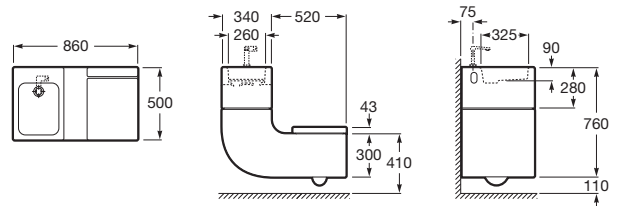

W+W

Wall-hung vitreous china WC and basin

DIMENSIONS

Length 860 mm.

Width 500 mm.

Height 760 mm.

COLOURS AND FINISHES

00 White

TECHNICAL DRAWINGS

FEATURES

Basin mixer included

Basin without overflow

Dimensions / Basin / Height (mm): 280

Dimensions / Basin / Length (mm): 340

Dimensions / Basin / Width (mm): 500

Dimensions / Toilet / Height (mm): 410

Dimensions / Toilet / Length (mm): 520

Dimensions / Toilet / Width (mm): 500

Finish / Mixer: Chrome

Installation type: Wall-hung

Long description: W+W (WASHBASIN+WATERCLOSET SET)

Material / Basin: Vitreous china