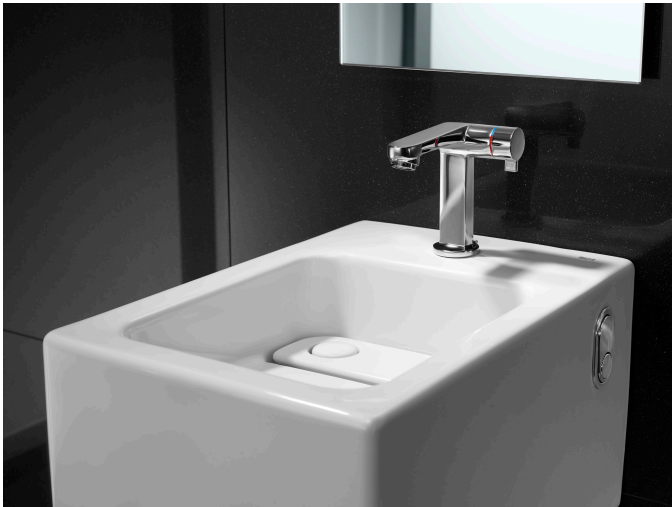

W+W

Wall-hung vitreous china WC and basin

DIMENSIONS

Length 860 mm.

Width 500 mm.

Height 760 mm.

COLOURS AND FINISHES

00 White

Dimensions / Toilet / Length (mm): 520

Dimensions / Toilet / Width (mm): 500

Finish / Mixer: Chrome

Installation type: Wall-hung

Long description: W+W (WASHBASIN+WATERCLOSET SET)

Material / Basin: Vitreous china

Mixer type: Single lever faucet

Progressive cartridge

Publication Status

Recommended for public spaces

Sustainable product

Toilet flushing system: Washdown

Toilet flushing type

Toilet flushing type: Dual flush 3/6 litres

## W+W

Innovation and technology join forces to the benefit of sustainable progress. This concept is synonymous with saving water and optimising space. Its innovative system filters the wash-basin water so it can be reused in the toilet. A unique, distinct and original design that brings elegance and sustainability to the bathroom. This product's innovative technology is totally sustainable.