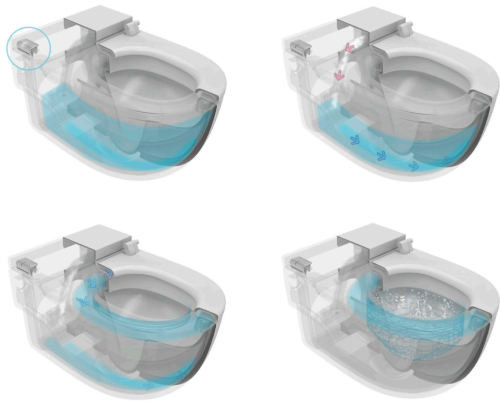

MERIDIAN-N

IN-TANK - Wall-hung toilet with integrated cistern. Includes "I" type support for solid walls, seat and cover. Needs power supply.

DIMENSIONS

Length 400 mm.

Width 595 mm.

Height 400 mm.

COLOURS AND FINISHES

00 White

TECHNICAL DRAWINGS

FEATURES

Fixing kit: Included

Flushing system: Washdown

Installation type: Wall-hung

Outlet type: Horizontal

Shape: Round

Flushing type

Flushing type: Dual flush 4.5/3 litres

Meridian-N

One single concept for a thousand solutions. One single concept to fulfil any need. The most versatile and global range.

INSTALLATION AND USER MANUALS