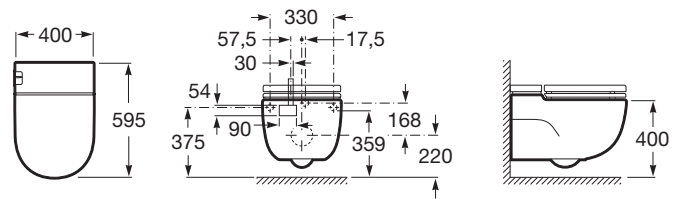

MERIDIAN-N

IN-TANK - Wall-hung toilet with integrated cistern. Includes "I" type support for solid walls, seat and cover. Needs power supply.

DIMENSIONS

Length 400 mm.

Width 595 mm.

Height 400 mm.

COLOURS AND FINISHES

00 White

TECHNICAL DRAWINGS

FEATURES

Fixing kit: Included

Flushing system: Washdown

Installation type: Wall-hung

Outlet type: Horizontal

Shape: Round

Flushing type

Flushing type: Dual flush 4.5/3 litres

Meridian-N

One single concept for a thousand solutions. One single concept to fulfil any need. The most versatile and global range.

INSTALLATION AND USER MANUALS