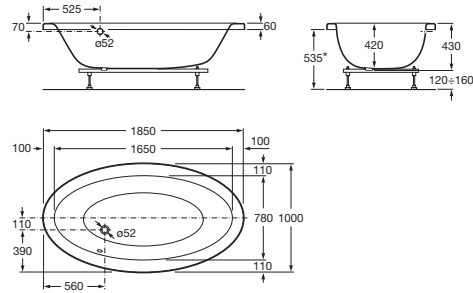

GEORGIA

Oval acrylic bath

DIMENSIONS

Length 1850 mm.

Width 1000 mm.

Height 420 mm.

COLOURS AND FINISHES

00 White

TECHNICAL DRAWINGS

FEATURES

Drain: Not included

Inside height (mm): 420

Inside length (mm): 1630

Inside width (mm): 780

Installation legs: With legs

Installation structure: With feet