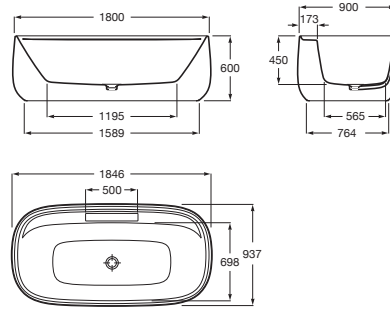

BEYOND

Free-standing SURFEX® bath with taps

DIMENSIONS

Length	1846 mm
Width	937 mm
Height	600 mm

COLOURS AND FINISHES

00 White

TECHNICAL DRAWINGS

FEATURES

- Antislip type: Integrated
- Border for faucet
- Drain: Included
- Inside height (mm): 450
- Inside length (mm): 1195
- Inside width (mm): 565
- Installation structure: Naked
- Installation type: Freestanding
- Location of the border for faucet: Long side
- Material: SURFEX®
- People capacity: 2
- Shape: Oval
- Sound insulation
- Water capacity (l): 290

## COMPATIBLE WITH

Deck-mounted bath-shower  
mixer with central spout,  
hand shower and 1,50m  
flexible hose

5A093AC00

Wall bath spout

5A183AC00