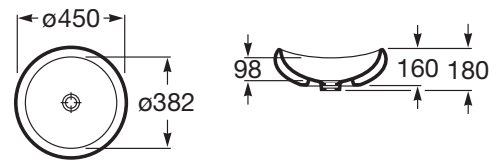

URBI

Over countertop vitreous china basin

DIMENSIONS

Length 450 mm.

Width 450 mm.

Height 180 mm.

COLOURS AND FINISHES

TECHNICAL DRAWINGS

FEATURES

Bowl position: Central

Installation type: Bowl / On countertop

Material: Vitreous china

Shape: Round

Taphole configuration: No tapholes

Trap: Not included

Waste: Not included

506403110

1 1/4" waste for basin / bidet with overflow and automatic plug

505400000

Urbi

A refined design that opts for curved lines and organically-inspired forms. Asymmetrical, refreshing and original in a wide range of elegant, captivating and classy wash-basins, which imbue the whole bathroom space with dynamism and modernity.