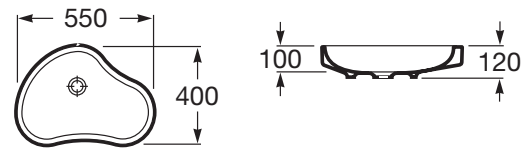

URBI

Urbi 8. Over countertop vitreous china basin

DIMENSIONS

Length	550 mm
Width	400 mm
Height	120 mm

COLOURS AND FINISHES

TECHNICAL DRAWINGS

FEATURES

- Bowl position: Central
- Installation type: Bowl / Overcountertop
- Material: Vitreous china
- Shape: Round
- Taphole configuration: No tapholes
- Waste: Not included

Urbi

A refined design that opts for curved lines and organically-inspired forms. Asymmetrical, refreshing and original in a wide range of elegant, captivating and classy wash-basins, which imbue the whole bathroom space with dynamism and modernity.