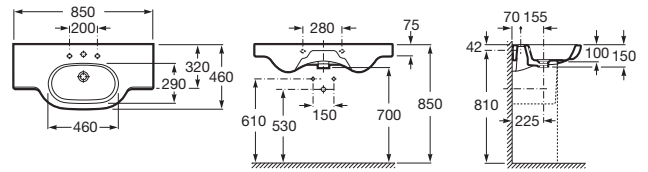

MERIDIAN-N

Wall-hung vitreous china basin

DIMENSIONS

Length	850 mm
Width	460 mm
Height	150 mm

COLOURS AND FINISHES

00 White

TECHNICAL DRAWINGS

FEATURES

- Bowl position: Central
- Fixing kit: Included
- Installation type: Wall-hung
- Integrated shelf
- Material: Vitreous china
- Shape: Round
- Shelf position: On both sides
- Taphole configuration: 1 prepunched, 1 taphole, 1 prepunched
- Trap: Not included
- Waste: Not included