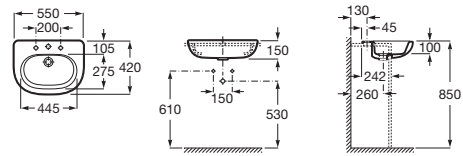

MERIDIAN-N

Semi-recessed vitreous china basin

DIMENSIONS

Length 550 mm.

Width 420 mm.

Height 150 mm.

COLOURS AND FINISHES

00 White

TECHNICAL DRAWINGS

FEATURES

Bowl position: Central

Fixing kit: Included

Installation type: Semi-recessed

Material: Vitreous china

Shape: Round

Taphole configuration: 1 prepunched, 1 taphole, 1 prepunched

Waste: Not included

COMPATIBLE WITH

1 1/4" waste for basin / bidet
with overflow and automatic
plug

505400000

1 1/4" outlet connector for
basin. 250 Pipe

506401614

1 1/4" outlet connector. 300
tube

506403810

1 1/4" outlet connector for
basin. 300 Pipe

506403110

Meridian-N

One single concept for a thousand solutions. One single concept to fulfil any need. The most versatile and global range.