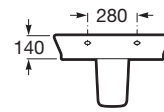

THE GAP ORIGINAL

Wall-hung vitreous china basin

DIMENSIONS

Length	650 mm
Width	470 mm
Height	140 mm

COLOURS AND FINISHES

00 White

TECHNICAL DRAWINGS

FEATURES

Bowl position: Central

Installation type: Wall-hung

Material: Vitreous china

Shape: Square

Taphole configuration: 1 taphole in the middle

Trap: Not included

Waste: Not included