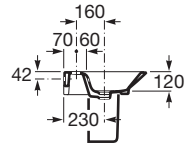

THE GAP ORIGINAL

Wall-hung vitreous china basin

DIMENSIONS

Length	650 mm
Width	470 mm
Height	140 mm

COLOURS AND FINISHES

00 White

TECHNICAL DRAWINGS

FEATURES

Bowl position: Central

Installation type: Wall-hung

Material: Vitreous china

Shape: Square

Taphole configuration: 1 taphole in the middle

Trap: Not included

Waste: Not included