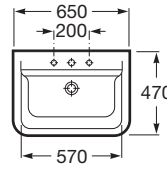

THE GAP ORIGINAL

Wall-hung vitreous china basin

DIMENSIONS

Length	650 mm
Width	470 mm
Height	140 mm

COLOURS AND FINISHES

00 White

TECHNICAL DRAWINGS

FEATURES

Bowl position: Central

Installation type: Wall-hung

Material: Vitreous china

Shape: Square

Taphole configuration: 1 taphole in the middle

Trap: Not included

Waste: Not included