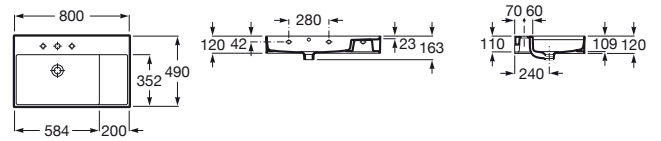

INSPIRA

FINECERAMIC® wall-hung or vanity vitreous china basin

DIMENSIONS

Length 800 mm.

Width 490 mm.

Height 120 mm.

COLOURS AND FINISHES

00 White

TECHNICAL DRAWINGS

FEATURES

Basin capacity (l): 13.25

Bowl depth (mm): 109

Bowl length (mm): 584

Bowl position: Left

Bowl width (mm): 352

Fixing kit: Included

Installation type: Vanity, Wall-hung

Integrated shelf

Material: FINECERAMIC®

Shape: Square

Shelf position: Right

Taphole configuration: 1 prepunched, 1 taphole, 1 prepunched

Trap: Not included

Waste: Not included

505400000

**1 1/4" outlet connector for basin. 250 Pipe**

506401614

COMPATIBLE WITH**Unik (base unit and basin)**

32752B..0 + 857001...

Inspira

Three shapes, multiple combinations, ample possibilities. This vitreous china and furniture collection, with 3 design lines - Round (round), Soft (with soft angles) and Square (square)-, which can be perfectly combined, will bring life to bathroom spaces in any style.