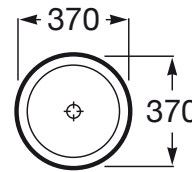

INSPIRA

ROUND - In countertop FINECERAMIC® basin

DIMENSIONS

Length 370 mm.

Width 370 mm.

Height 75 mm.

COLOURS AND FINISHES

00 White

TECHNICAL DRAWINGS

FEATURES

Basin capacity (l): 8.7

Bowl position: Central

Fixing kit: Not included

Installation type: Drop-in / Countertop

Material: FINECERAMIC®

Shape: Round

Taphole configuration: No tapholes

Waste: Not included

Weight (Kg): 3.7

Without overflow

COMPATIBLE WITH

Base unit for Soft or Round
In Countertop basin

851089...

Base unit for Soft or Round
In Countertop basin