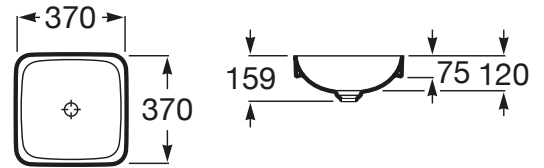

INSPIRA

SQUARE - In countertop FINECERAMIC® basin

DIMENSIONS

Length	370 mm
Width	370 mm
Height	75 mm

COLOURS AND FINISHES

00 White

TECHNICAL DRAWINGS

FEATURES

- Basin capacity (l): 10.05
- Bowl position: Central
- Fixing kit: Not included
- Installation type: Drop-in / Countertop
- Material: FINECERAMIC®
- Shape: Square
- Taphole configuration: No tapholes
- Waste: Included
- Weight (Kg): 5
- Without overflow