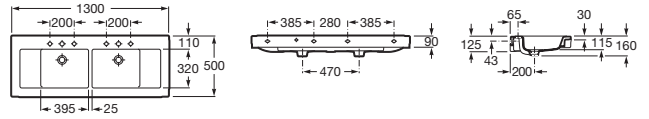

STRATUM

Wall-hung or vanity vitreous china basin

DIMENSIONS

Length 1300 mm  
 Width 500 mm  
 Height 160 mm

COLOURS AND FINISHES

TECHNICAL DRAWINGS

FEATURES

- Bowl position: Central
- Double washbasin
- Fixing kit: Included
- Installation type: Vanity, Wall-hung
- Integrated shelf
- Material: Vitreous china
- Shape: Square
- Shelf position: On both sides
- Taphole configuration: 2 Tapholes
- Trap: Not included
- Waste: Not included