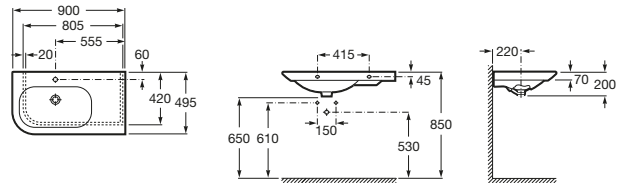

NEXO

Wall-hung vitreous china basin left

DIMENSIONS

Length	900 mm
Width	495 mm
Height	200 mm

COLOURS AND FINISHES

00 White

TECHNICAL DRAWINGS

FEATURES

- Asymmetrical
- Bowl position: Left
- Installation type: Wall-hung
- Integrated shelf
- Material: Vitreous china
- Shape: Round
- Shelf position: Right
- Taphole configuration: 1 taphole in the middle
- Waste: Not included