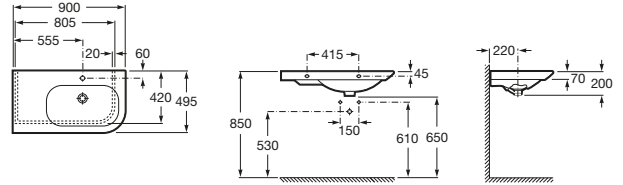

NEXO

Wall-hung vitreous china basin right

DIMENSIONS

Length	900 mm
Width	495 mm
Height	200 mm

COLOURS AND FINISHES

00 White

TECHNICAL DRAWINGS

FEATURES

- Asymmetrical
- Bowl position: Right
- Installation type: Wall-hung
- Integrated shelf
- Material: Vitreous china
- Shape: Round
- Shelf position: Left
- Taphole configuration: 1 taphole in the middle
- Waste: Not included