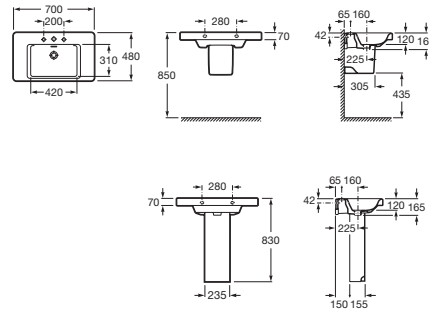

KHROMA

Wall-hung vitreous china basin

DIMENSIONS

Length 700 mm
 Width 480 mm
 Height 165 mm

COLOURS AND FINISHES

00 White

TECHNICAL DRAWINGS

FEATURES

- Bowl position: Central
- Fixing kit: Included
- Installation type: Wall-hung
- Integrated shelf
- Material: Vitreous china
- Shape: Square
- Shelf position: On both sides
- Taphole configuration: 1 Prepunched, 1 Taphole, 1 Prepunched
- Trap: Not included
- Waste: Not included

COMPATIBLE WITH

1 1/4" waste for basin / bidet
with overflow and automatic
plug

505400000

1 1/4" outlet connector for
basin. 250 Pipe

506401614

1 1/4" outlet connector. 300
tube

506403810

1 1/4" outlet connector for
basin. 300 Pipe

506403110

Click-clack universal waste.
Chromed plug Ø 40

505400900

Click-clack universal waste.
Chromed plug Ø 65

505401000

Click-clack universal waste.
Vitreous plug Ø 65

505401100

Khroma