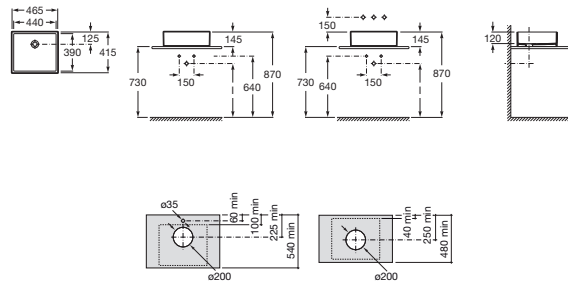

SOFIA

Over countertop vitreous china basin

DIMENSIONS

Length 465 mm  
 Width 415 mm  
 Height 145 mm

COLOURS AND FINISHES

00 White

TECHNICAL DRAWINGS

FEATURES

- Bowl position: Central
- Installation type: Bowl / Overcountertop
- Material: Vitreous china
- Shape: Square
- Taphole configuration: No tapholes
- Trap: Not included
- Waste: Not included
- Without overflow

COMPATIBLE WITH

1 1/4" outlet connector for basin. 300 Pipe

506403110

1 1/4" outlet connector. 300 tube

506403810

Water-resistant countertop for basin

857318...

Water-resistant countertop for basin

506401614

Waste for basin or bidet with vitreous china fix cover Ø 72

50640390C