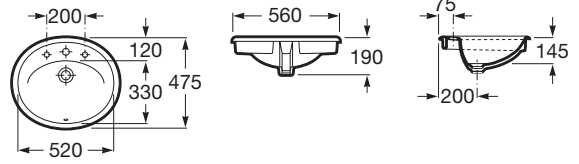

JAVA

In countertop vitreous china basin

DIMENSIONS

Length	560 mm
Width	475 mm
Height	190 mm

COLOURS AND FINISHES

00 White

TECHNICAL DRAWINGS

FEATURES

Bowl position: Central

Installation type: Drop-in / Countertop

Material: Vitreous china

Overflow type: Standard

Recommended for public spaces

Shape: Round

Taphole configuration: 1 prepunched, 1 taphole, 1 prepunched