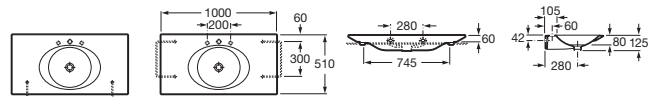

KALAHARI

Wall-hung or vanity vitreous china basin

DIMENSIONS

Length 1000 mm.

Width 510 mm.

Height 125 mm.

COLOURS AND FINISHES

00 White

TECHNICAL DRAWINGS

FEATURES

Bowl position: Central

Fixing kit: Included

Installation type: Vanity, Wall-hung

Integrated shelf

Material: Vitreous china

Shape: Square

Shelf position: On both sides

Taphole configuration: 1 prepunched, 1 taphole, 1 prepunched

Trap: Not included

Waste: Not included

Without overflow

COMPATIBLE WITH

1 1/4" outlet connector for
basin. 250 Pipe