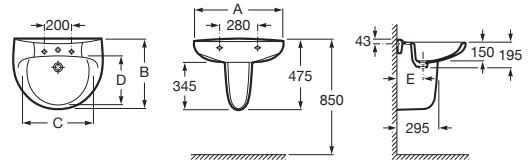

LAURA

Vitreous china semipedestal for basin

DIMENSIONS

Length 245 mm
 Width 300 mm
 Height 345 mm

COLOURS AND FINISHES

00 White

TECHNICAL DRAWINGS

A	B	C	D	E
650	510	520	335	205
580	460	450	295	205
520	410	415	255	190

FEATURES

Fixing kit: Included

Installation system: Fixing springs

COMPATIBLE WITH

Wall-hung vitreous china basin

326392..5

Wall-hung vitreous china basin

326393..5